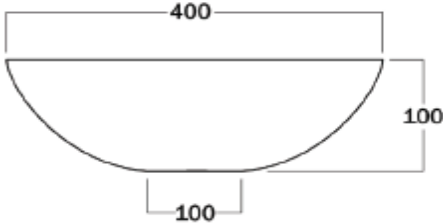

TECHNICAL SCHEDULE

Marblo Mojo Ellipse 700mm basin

Code: MJE700

Inspirational + European + Bathroomware

t 09 444 5656

e info@metrix.co.nz

www.metrix.co.nz