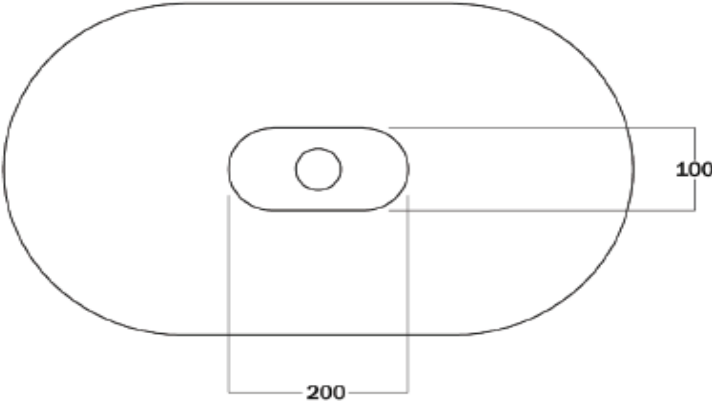

TECHNICAL SCHEDULE

Marblo Mojo Ellipse 700mm basin

Code: MJE700

Inspirational + European + Bathroomware

t 09 444 5656

e info@metrix.co.nz

www.metrix.co.nz