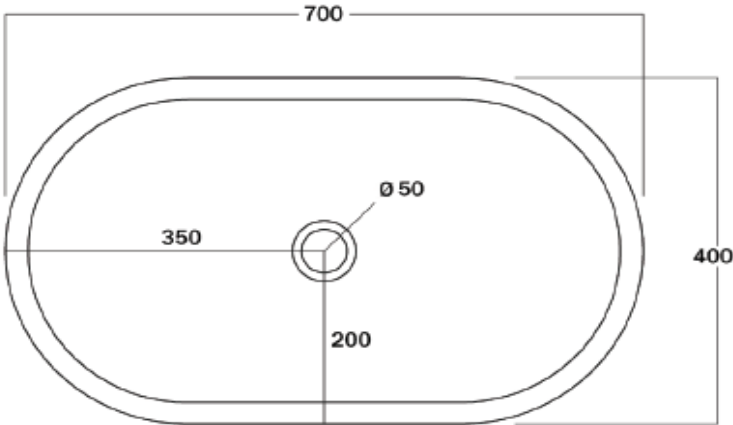

TECHNICAL SCHEDULE

Marblo Mojo Ellipse 700mm basin

Code: MJE700

Inspirational + European + Bathroomware

t 09 444 5656

e info@metrix.co.nz

www.metrix.co.nz