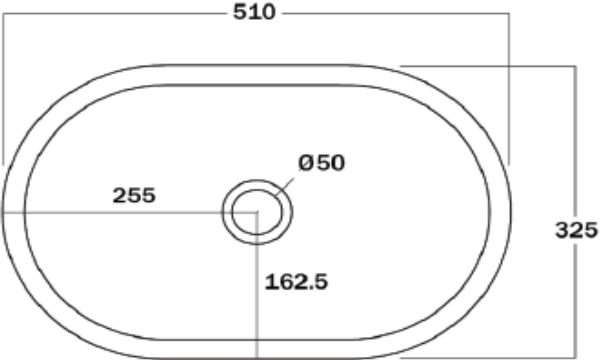

TECHNICAL SCHEDULE

Marblo Mojo Ellipse 510mm basin

Code: MJE510

Inspirational + European + Bathroomware

t 09 444 5656

e info@metrix.co.nz

www.metrix.co.nz