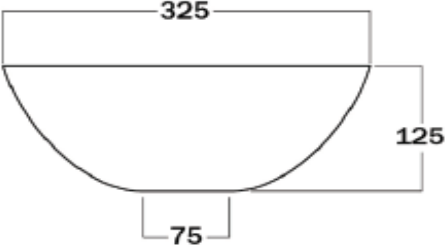

TECHNICAL SCHEDULE

Marblo Mojo Ellipse 510mm basin

Code: MJE510

Inspirational + European + Bathroomware

t 09 444 5656

e info@metrix.co.nz

www.metrix.co.nz