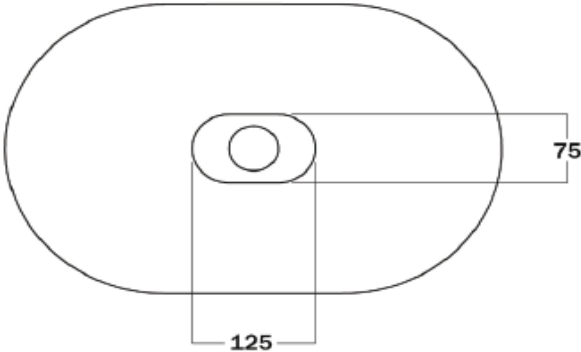

TECHNICAL SCHEDULE

Marblo Mojo Ellipse 510mm basin

Code: MJE510

Inspirational + European + Bathroomware

t 09 444 5656

e info@metrix.co.nz

www.metrix.co.nz