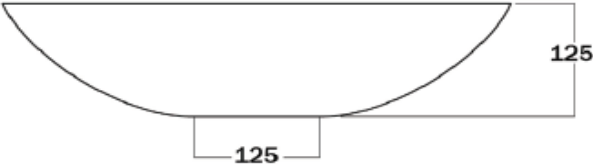

TECHNICAL SCHEDULE

Marblo Mojo Ellipse 510mm basin

Code: MJE510

Inspirational + European + Bathroomware

t 09 444 5656

e info@metrix.co.nz

www.metrix.co.nz