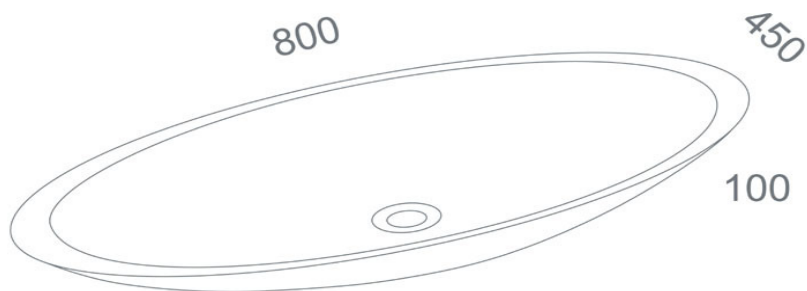

TECHNICAL SCHEDULE

Marblo Mojo oval basin

Code: MJO800

Inspirational + European + Bathroomware

t 09 444 5656

e info@metrix.co.nz

www.metrix.co.nz