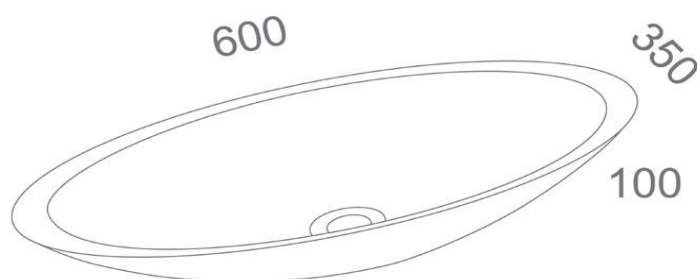

TECHNICAL SCHEDULE

Marblo Mojo oval basin

Code: MJO600

Inspirational + European + Bathroomware

t 09 444 5656

e info@metrix.co.nz

www.metrix.co.nz