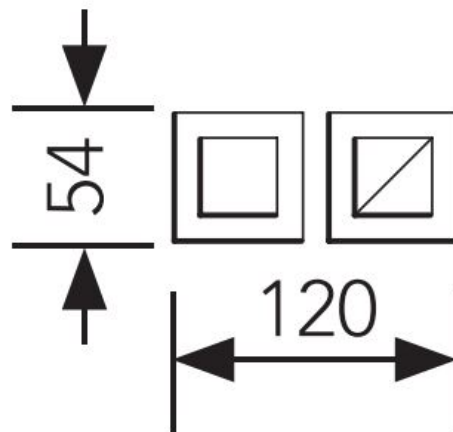

TECHNICAL SCHEDULE

Valsir Tropea3 remote square buttons polished chrome:
Code: VS0873435

Inspirational + European + Bathroomware

t 09 444 5656

e info@metrix.co.nz

www.metrix.co.nz