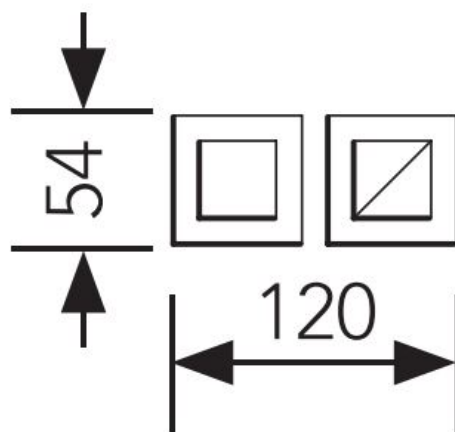

TECHNICAL SCHEDULE

Valsir Tropea3 remote square buttons polished chrome:
Code: VS0873435

Inspirational + European + Bathroomware

t 09 444 5656

e info@metrix.co.nz

www.metrix.co.nz