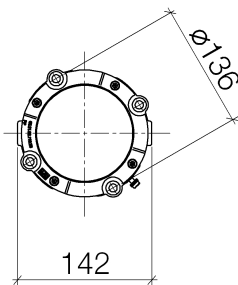

Bath - Concealed products
Concealed floor mounting -
Article number: 35 945 970 90

- red brass, lead-free
- 2x female thread 1/2" connections
- dust cover
- anti-water packing

Dimensional drawing

All details in mm / inch = mm x 0.0394

Bath - Concealed products
Concealed floor mounting -
Article number: 35 945 970 90

Bath - Concealed products
 Concealed floor mounting -
 Article number: 35 945 970 90

12 010 970 90
 Leak protection 1/2" -