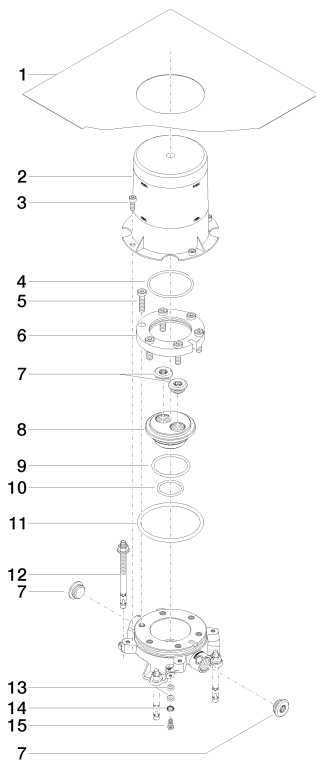

Bath - Concealed products
Concealed floor mounting -
Article number: 35 945 970 90

- red brass, lead-free
- 2x female thread 1/2" connections
- dust cover
- anti-water packing

Dimensional drawing

All details in mm / inch = mm x 0.0394

Bath - Concealed products
Concealed floor mounting -
Article number: 35 945 970 90

Bath - Concealed products
 Concealed floor mounting -
 Article number: 35 945 970 90

12 010 970 90
 Leak protection 1/2" -

38 945 970 90
 Drybox for floor mounting -

Spare parts list

No.	Item Number	Name	Quantity used
1	04 14 03 077 00 90	gasket kit	1
2	09 21 02 116 90	cap	1
3	09 30 30 053 90	screw	4
4	09 14 10 078 90	seal	1
5	09 30 30 047 90	screw	6
6	09 30 11 121 90	connection	1
7	04 31 20 006 00 90	plug	4
8	09 31 20 033 90	plug	1
9	09 14 10 084 90	seal	1
10	09 14 10 018 90	seal	1
11	09 14 10 072 90	seal	1
12	04 30 35 008 00 90	fixing set	4
13	09 30 11 048 90	disc	2
14	09 30 11 032 90	disc	1
15	09 30 30 058 90	screw	1