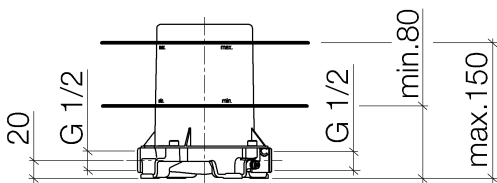

Bath - Concealed products
Concealed floor mounting -
Article number: 35 945 970 90

- red brass, lead-free
- 2x female thread 1/2" connections
- dust cover
- anti-water packing

Dimensional drawing

All details in mm / inch = mm x 0.0394

Bath - Concealed products
Concealed floor mounting -
Article number: 35 945 970 90

Bath - Concealed products
 Concealed floor mounting -
 Article number: 35 945 970 90

12 010 970 90
 Leak protection 1/2" -