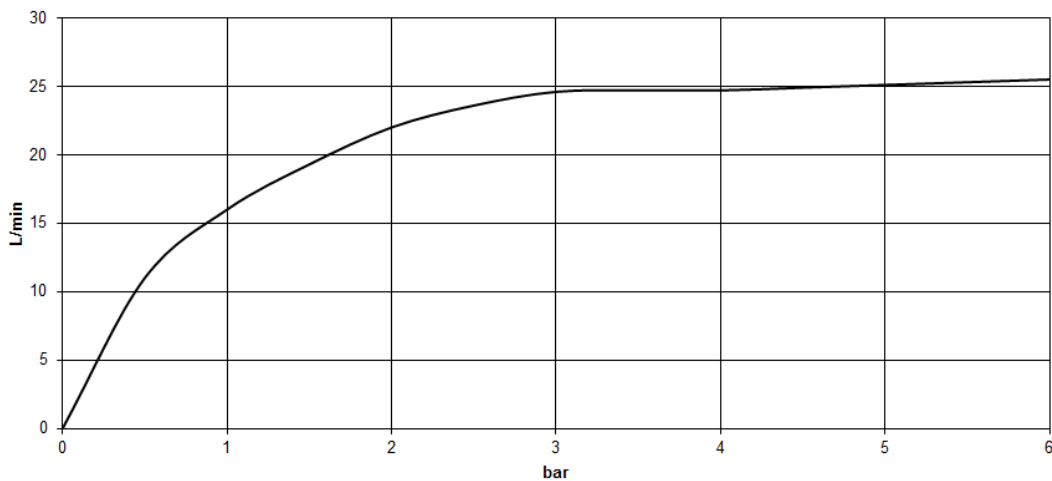

## Bath - Meta

Single-lever bath mixer with stand pipe for free-standing assembly with hand shower set -

Article number: 25 863 661-00

- 281 mm projection
- 360° pivotable spout
- spout: circular, air-enriched flow
- complete hand shower set: normal flow
- bar-type hand shower with anti-scale system
- wall bracket
- automatic bath/shower diverter
- total height 1031 - 1101 mm
- stand pipe height 565 - 635 mm
- height up to aerator 899 – 969 mm
- slide-on rosettes Ø 135 mm
- metal shower hose 1250mm with integrated anti-twist protection
- max. flow 24.6 l/min at 3 bar flow pressure
- max. flow for complete hand shower set 6.8 l/min
- Fittings group as per DIN 4109: 1
- Intrinsic protection against back flow.

All details in mm / inch = mm x 0.0394

**Flow rate chart**