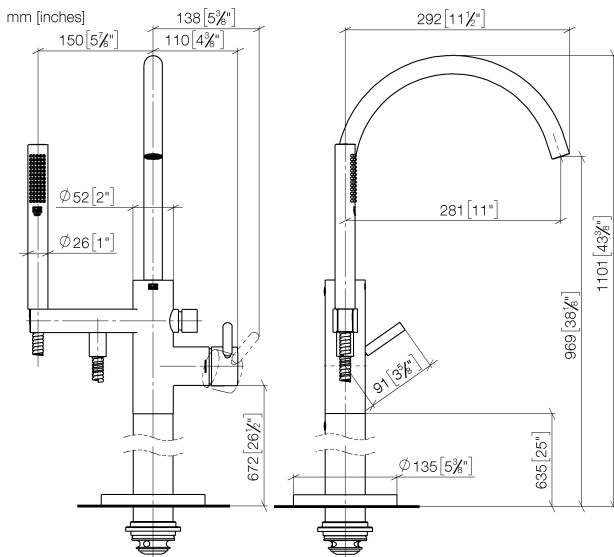

## Bath - Meta

Single-lever bath mixer with stand pipe for free-standing assembly with hand shower set -

Article number: 25 863 661-00

- 281 mm projection
- 360° pivotable spout
- spout: circular, air-enriched flow
- complete hand shower set: normal flow
- bar-type hand shower with anti-scale system
- wall bracket
- automatic bath/shower diverter
- total height 1031 - 1101 mm
- stand pipe height 565 - 635 mm
- height up to aerator 899 – 969 mm
- slide-on rosettes Ø 135 mm
- metal shower hose 1250mm with integrated anti-twist protection
- max. flow 24.6 l/min at 3 bar flow pressure
- max. flow for complete hand shower set 6.8 l/min
- Fittings group as per DIN 4109: 1
- Intrinsic protection against back flow.

polished chrome

Miscellaneous items are required for this article.

**Bath - Meta**

Single-lever bath mixer with stand pipe for free-standing assembly with hand shower set -

Article number: 25 863 661-00

**Dimensional drawing**

All details in mm / inch = mm x 0.0394

**Flow rate chart**

## Bath - Meta

Single-lever bath mixer with stand pipe for free-standing assembly with hand shower set -

Article number: 25 863 661-00