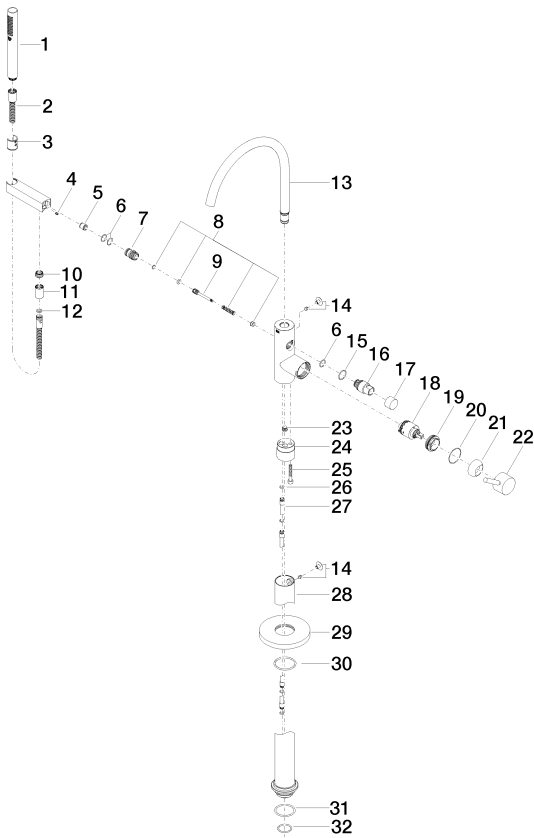

## Bath - Meta

Single-lever bath mixer with stand pipe for free-standing assembly with hand shower set -

Article number: 25 863 661-00

- 281 mm projection
- 360° pivotable spout
- spout: circular, air-enriched flow
- complete hand shower set: normal flow
- bar-type hand shower with anti-scale system
- wall bracket
- automatic bath/shower diverter
- total height 1031 - 1101 mm
- stand pipe height 565 - 635 mm
- height up to aerator 899 – 969 mm
- slide-on rosettes Ø 135 mm
- metal shower hose 1250mm with integrated anti-twist protection
- max. flow 24.6 l/min at 3 bar flow pressure
- max. flow for complete hand shower set 6.8 l/min
- Fittings group as per DIN 4109: 1
- Intrinsic protection against back flow.

All details in mm / inch = mm x 0.0394

**Flow rate chart**

Single-lever bath mixer with stand pipe for free-standing assembly with hand shower set -

Article number: 25 863 661-00

**Spare parts list**

No.	Item Number	Name	Quantity used
1	28 013 979-00 0010	Bar-type hand shower - polished chrome	1
2	09 30 02 072-00	Metal shower hose 1/2" x 3/8" x 1250 mm - polished chrome	1
3	09 18 40 118 90	sleeve	1
4	09 31 11 058 90	pin	1
5	09 23 01 141 90	back-flow preventer	1
6	09 14 10 010 90	seal	3
7	09 24 03 153 20-00	nipple	1
8	90 16 02 023 00 90	spring	1
9	09 31 09 102 20-00	pull-rod	1
10	09 24 03 069 90	nipple	1
11	09 21 02 069-00	cover	1
12	09 14 20 026 90	seal	1
13	90 28 22 327 01-00	spout	1
14	04 31 20 036 00 90	plug	2
15	09 14 10 112 90	seal	1
16	09 21 34 081 20-00	nipple	1
17	09 20 88 002-00	handle	1
18	90 15 05 039 00 90	cartridge	1
19	09 24 04 298 90	nut	1
20	09 14 10 037 90	seal	1
21	09 28 30 036-00	cover	1
22	90 20 66 005 00-00	handle	1
23	04 31 20 039 10 90	plug	1
24	09 24 03 152 20-00	adaptor	1
25	09 30 30 111 90	screw	1
26	09 14 10 139 90	seal	2
27	04 28 22 025 00 90	connection	2
28	04 28 22 030 00-00	pipe	1
29	09 27 88 007-00	rosette	1
30	09 14 10 129 90	seal	1
31	09 14 10 084 90	seal	1
32	09 14 10 018 90	seal	1