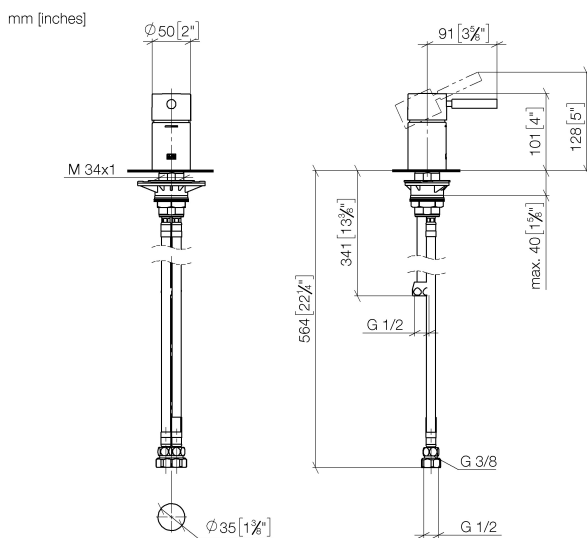

Bath - Meta

Single-lever bath mixer for bath rim or tile edge installation - polished chrome

Article number: 29 300 660-00

- hole diameter 35 mm
- max. flow 35.7 l/min at 3 bar flow pressure
- Fittings group as per DIN 4109: 2

polished chrome

Dimensional drawing

All details in mm / inch = mm x 0.0394

Bath - Meta

Single-lever bath mixer for bath rim or tile edge installation - polished chrome

Article number: 29 300 660-00

Flow rate chart

Bath - Meta

Single-lever bath mixer for bath rim or tile edge installation - polished chrome

Article number: 29 300 660-00

Other finish variants

platinum matt
29 300 660-06

matt black
29 300 660-33

Other finishes on request (x-tra Service)

Spare parts list

No.	Item Number	Name	Quantity used
1	90 20 66 005 00-00	handle	1
2	09 28 30 037-00	cover	1
3	09 24 04 448 90	nut	1
4	90 15 05 039 00 90	cartridge	1
5	09 14 10 201 90	seal	1
6	09 30 11 060 90	disc	1
7	04 23 10 044 02 90	fixing set	1
8	04 23 30 041 00 90	threaded connector	1
9	04 30 04 021 00 90	hose	1
10	09 24 03 185-00	nipple	2
11	09 14 05 004 90	seal	2