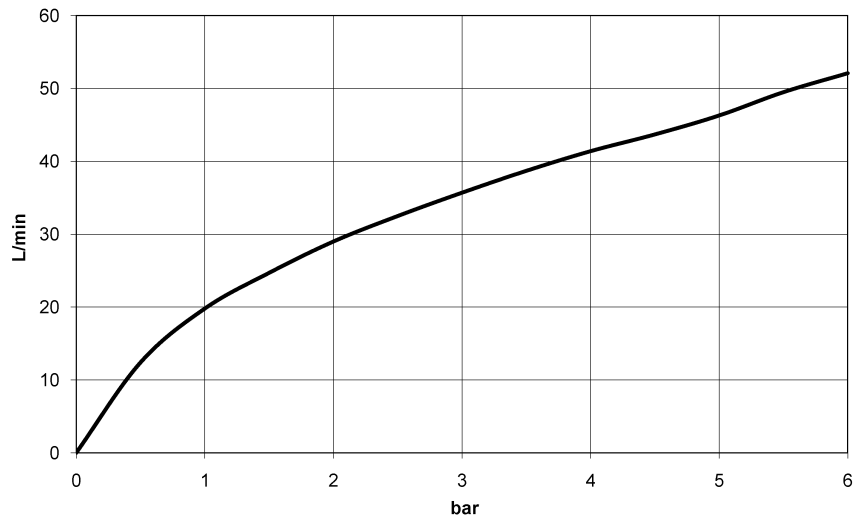

Bath - Meta

Single-lever bath mixer for bath rim or tile edge installation - polished chrome

Article number: 29 300 660-00

- hole diameter 35 mm
- max. flow 35.7 l/min at 3 bar flow pressure
- Fittings group as per DIN 4109: 2

polished chrome

Dimensional drawing

All details in mm / inch = mm x 0.0394

Bath - Meta

Single-lever bath mixer for bath rim or tile edge installation - polished chrome

Article number: 29 300 660-00

Flow rate chart