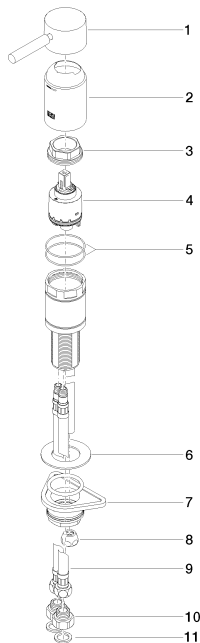

Bath - Meta

Single-lever bath mixer for bath rim or tile edge installation - polished chrome

Article number: 29 300 660-00

- hole diameter 35 mm
- max. flow 35.7 l/min at 3 bar flow pressure
- Fittings group as per DIN 4109: 2

polished chrome

Dimensional drawing

All details in mm / inch = mm x 0.0394

Bath - Meta

Single-lever bath mixer for bath rim or tile edge installation - polished chrome

Article number: 29 300 660-00

Flow rate chart

Bath - Meta

Single-lever bath mixer for bath rim or tile edge installation - polished chrome

Article number: 29 300 660-00

Other finish variants

platinum matt
29 300 660-06

matt black
29 300 660-33

Other finishes on request (x-tra Service)

Spare parts list

No.	Item Number	Name	Quantity used
1	90 20 66 005 00-00	handle	1
2	09 28 30 037-00	cover	1
3	09 24 04 448 90	nut	1
4	90 15 05 039 00 90	cartridge	1
5	09 14 10 201 90	seal	1
6	09 30 11 060 90	disc	1
7	04 23 10 044 02 90	fixing set	1
8	04 23 30 041 00 90	threaded connector	1
9	04 30 04 021 00 90	hose	1
10	09 24 03 185-00	nipple	2
11	09 14 05 004 90	seal	2