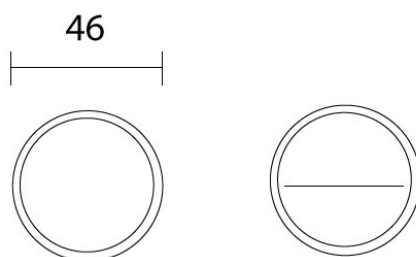

TECHNICAL SCHEDULE

Valsir Tropea3 remote round buttons chrome finish

Code: VS0873335

Inspirational + European + Bathroomware

t 09 444 5656

e info@metrix.co.nz

www.metrix.co.nz