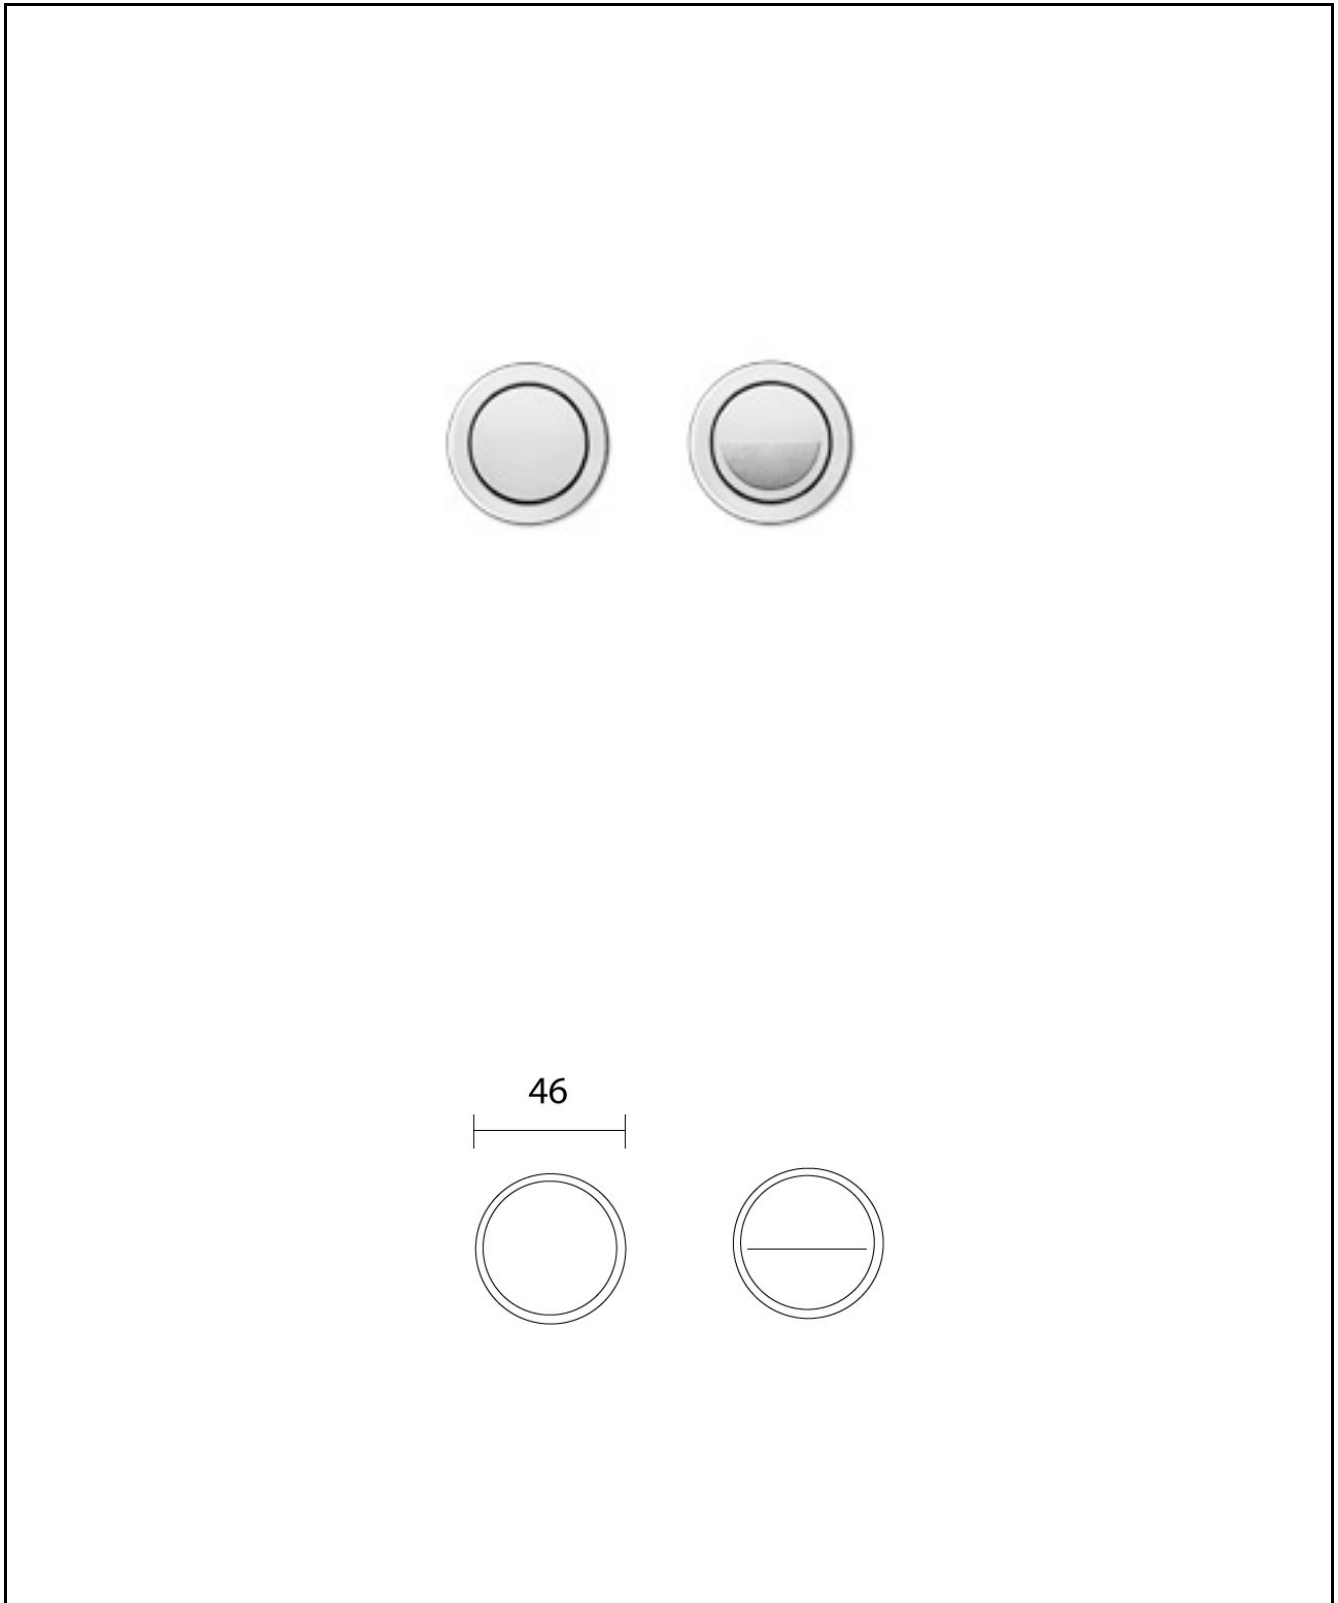

TECHNICAL SCHEDULE

Valsir Tropea3 remote round buttons satin finish

Code: VS0873337

Inspirational + European + Bathroomware

t 09 444 5656

e info@metrix.co.nz

www.metrix.co.nz