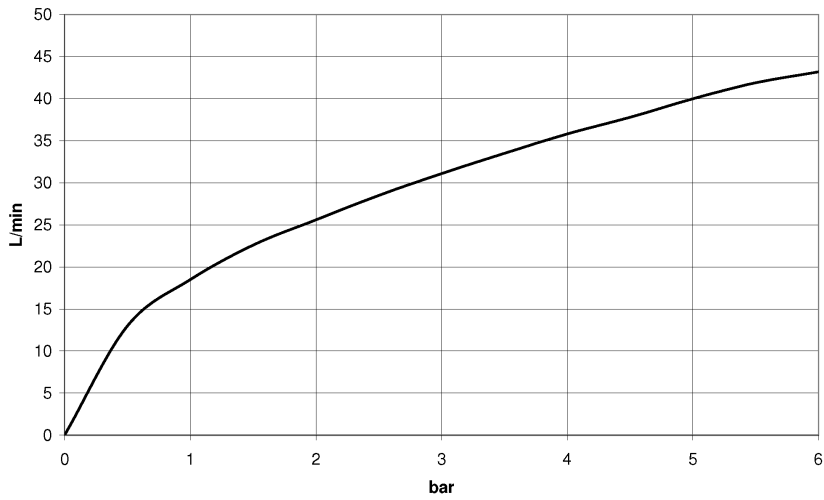

Bath - Concealed products
Concealed single-lever mixer -
Article number: 35 020 970 90

- lead-free, dezincification resistant
- 2x back flow preventer
- 2x supply connection 1/2" female thread (cold/hot), DN 15
- 3x outlet G 1/2"
- 2x integrated supply stop
- dust cover
- anti-water packing
- sound and thermal insulation
- gauge 60 mm
- Fittings group as per DIN 4109: 1
- This product can be combined with the xGrid track. For more details, see page ZZZ.

Dimensional drawing

All details in mm / inch = mm x 0.0394

Bath - Concealed products
Concealed single-lever mixer -
Article number: 35 020 970 90

Flow rate chart

Bath - Concealed products
 Concealed single-lever mixer -
 Article number: 35 020 970 90