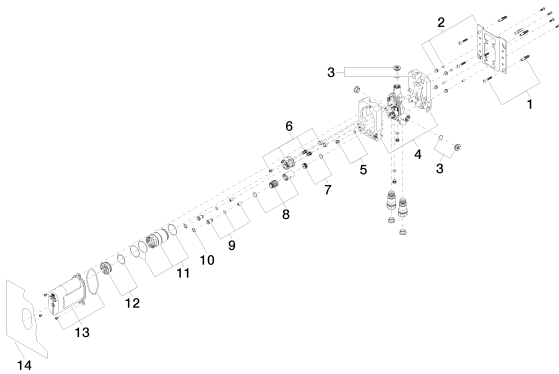

Bath - Concealed products
Concealed single-lever mixer -
Article number: 35 020 970 90

- lead-free, dezincification resistant
- 2x back flow preventer
- 2x supply connection 1/2" female thread (cold/hot), DN 15
- 3x outlet G 1/2"
- 2x integrated supply stop
- dust cover
- anti-water packing
- sound and thermal insulation
- gauge 60 mm
- Fittings group as per DIN 4109: 1
- This product can be combined with the xGrid track. For more details, see page ZZZ.

Dimensional drawing

All details in mm / inch = mm x 0.0394

Bath - Concealed products
Concealed single-lever mixer -
Article number: 35 020 970 90

Flow rate chart

Bath - Concealed products
 Concealed single-lever mixer -
 Article number: 35 020 970 90

12 190 970 90
 Extension 25 mm -

12 191 970 90
 Extension 25 mm -

12 010 970 90
 Leak protection 1/2" -

39 121 970 90
 Drybox Concealed single-lever mixer with and without diverter -

Spare parts list

No.	Item Number	Name	Quantity used
1	04 30 31 024 01 90	fixing set	2
2	04 17 20 128 00 90	holder	1
3	04 31 20 006 00 90	plug	2
4	09 11 11 058 90	accessories	1
5	04 31 20 039 10 90	plug	1
6	90 18 40 151 00 90	insert	1
7	90 31 20 098 00 90	plug	1
8	90 17 01 189 00 90	sleeve	1
9	04 24 03 223 00 90	insert	2
10	09 16 01 014 90	ring	2
11	90 17 01 187 00 90	sleeve	1
12	04 31 20 100 00 90	plug	1
13	90 21 02 148 00 90	cap	1
14	04 14 03 155 00 90	gasket kit	1