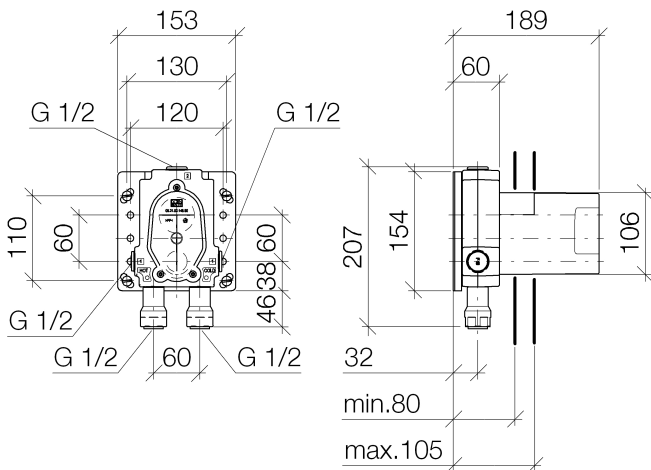

Bath - Concealed products
Concealed single-lever mixer -
Article number: 35 020 970 90

- lead-free, dezincification resistant
- 2x back flow preventer
- 2x supply connection 1/2" female thread (cold/hot), DN 15
- 3x outlet G 1/2"
- 2x integrated supply stop
- dust cover
- anti-water packing
- sound and thermal insulation
- gauge 60 mm
- Fittings group as per DIN 4109: 1
- This product can be combined with the xGrid track. For more details, see page ZZZ.

Dimensional drawing

All details in mm / inch = mm x 0.0394

Bath - Concealed products
Concealed single-lever mixer -
Article number: 35 020 970 90

Flow rate chart

Bath - Concealed products
 Concealed single-lever mixer -
 Article number: 35 020 970 90

12 190 970 90
 Extension 25 mm -

12 191 970 90
 Extension 25 mm -

12 010 970 90
 Leak protection 1/2" -

39 121 970 90
 Drybox Concealed single-lever mixer with and without diverter -

Spare parts list

No.	Item Number	Name	Quantity used
1	04 30 31 024 01 90	fixing set	2
2	04 17 20 128 00 90	holder	1
3	04 31 20 006 00 90	plug	2
4	09 11 11 058 90	accessories	1
5	04 31 20 039 10 90	plug	1
6	90 18 40 151 00 90	insert	1
7	90 31 20 098 00 90	plug	1
8	90 17 01 189 00 90	sleeve	1
9	04 24 03 223 00 90	insert	2
10	09 16 01 014 90	ring	2
11	90 17 01 187 00 90	sleeve	1
12	04 31 20 100 00 90	plug	1
13	90 21 02 148 00 90	cap	1
14	04 14 03 155 00 90	gasket kit	1