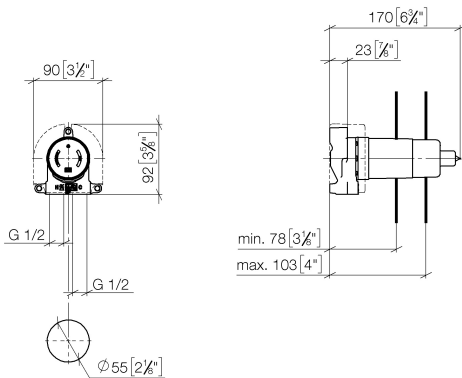

Shower - Concealed products  
 Concealed wall mounting -  
 Article number: 35 003 970 90

- red brass, lead-free
- 2x supply connection 1/2" female thread (cold/hot), DN 15
- dust cover
- anti-water packing
- soundproofing
- Fittings group as per DIN 4109: 1
- Can only be combined with exposed trim parts 36 013 660-FF / 36 045 660-FF / 36 013 970-FF / 36 045 970-FF / 36 804 661-FF.

Dimensional drawing

mm [inches]

All details in mm / inch = mm x 0.0394

Shower - Concealed products  
Concealed wall mounting -  
Article number: 35 003 970 90

### Flow rate chart

Shower - Concealed products  
 Concealed wall mounting -  
 Article number: 35 003 970 90

12 179 970 90  
 Extension 25 mm -

12 010 970 90  
 Leak protection 1/2" -

Spare parts list

No.	Item Number	Name	Quantity used
1	05 30 31 029 00 90	fixing set	1
2	09 11 11 019 90	accessories	2
3	09 14 10 112 90	seal	1
4	09 14 10 139 90	seal	1
5	09 31 20 038 90	plug	1
6	09 20 97 010 90	cap	1
7	04 14 03 079 00 90	gasket kit	1
8	09 21 02 130 90	cap	1