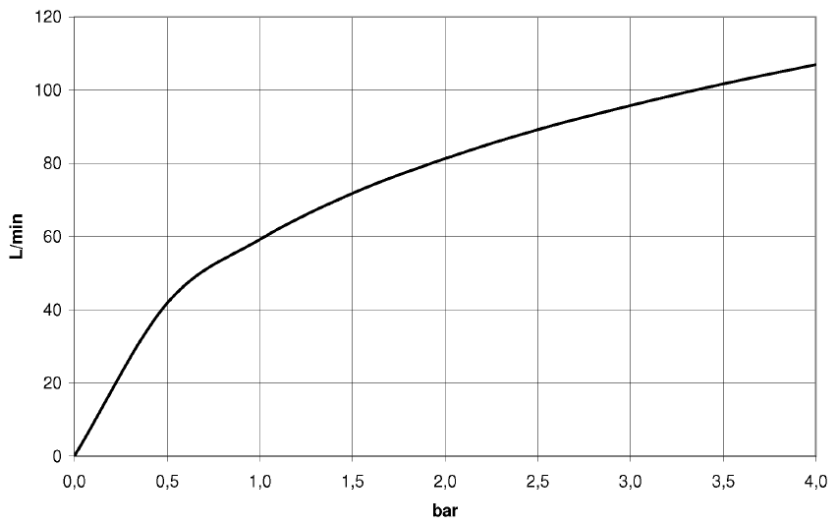

Shower - Concealed products  
 Concealed wall mounting -  
 Article number: 35 003 970 90

- red brass, lead-free
- 2x supply connection 1/2" female thread (cold/hot), DN 15
- dust cover
- anti-water packing
- soundproofing
- Fittings group as per DIN 4109: 1
- Can only be combined with exposed trim parts 36 013 660-FF / 36 045 660-FF / 36 013 970-FF / 36 045 970-FF / 36 804 661-FF.

Dimensional drawing

mm [inches]

All details in mm / inch = mm x 0.0394

Shower - Concealed products  
Concealed wall mounting -  
Article number: 35 003 970 90

### Flow rate chart

Shower - Concealed products  
 Concealed wall mounting -  
 Article number: 35 003 970 90

12 179 970 90  
 Extension 25 mm -

12 010 970 90  
 Leak protection 1/2" -

Spare parts list

No.	Item Number	Name	Quantity used
1	05 30 31 029 00 90	fixing set	1
2	09 11 11 019 90	accessories	2
3	09 14 10 112 90	seal	1
4	09 14 10 139 90	seal	1
5	09 31 20 038 90	plug	1
6	09 20 97 010 90	cap	1
7	04 14 03 079 00 90	gasket kit	1
8	09 21 02 130 90	cap	1