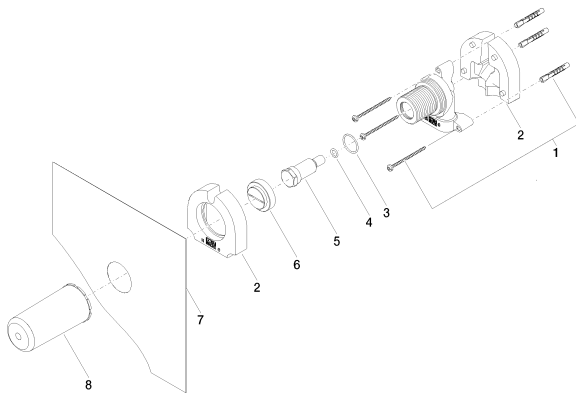

Shower - Concealed products  
 Concealed wall mounting -  
 Article number: 35 003 970 90

- red brass, lead-free
- 2x supply connection 1/2" female thread (cold/hot), DN 15
- dust cover
- anti-water packing
- soundproofing
- Fittings group as per DIN 4109: 1
- Can only be combined with exposed trim parts 36 013 660-FF / 36 045 660-FF / 36 013 970-FF / 36 045 970-FF / 36 804 661-FF.

Dimensional drawing

mm [inches]

All details in mm / inch = mm x 0.0394

Shower - Concealed products  
Concealed wall mounting -  
Article number: 35 003 970 90

### Flow rate chart

Shower - Concealed products  
 Concealed wall mounting -  
 Article number: 35 003 970 90

12 179 970 90  
 Extension 25 mm -

12 010 970 90  
 Leak protection 1/2" -

Spare parts list

No.	Item Number	Name	Quantity used
1	05 30 31 029 00 90	fixing set	1
2	09 11 11 019 90	accessories	2
3	09 14 10 112 90	seal	1
4	09 14 10 139 90	seal	1
5	09 31 20 038 90	plug	1
6	09 20 97 010 90	cap	1
7	04 14 03 079 00 90	gasket kit	1
8	09 21 02 130 90	cap	1