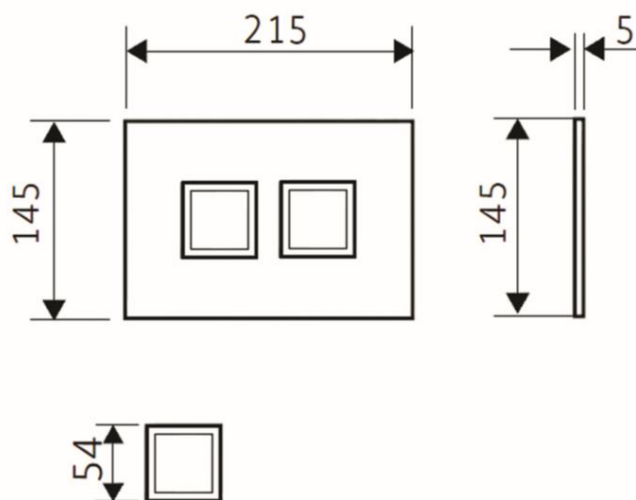

# TECHNICAL SCHEDULE

Valsir Tropea3 Pneumatic Corian white push panel with satin chrome square buttons

Code: VS0878863

*Inspirational + European + Bathroomware*

t 09 444 5656

e info@metrix.co.nz

www.metrix.co.nz