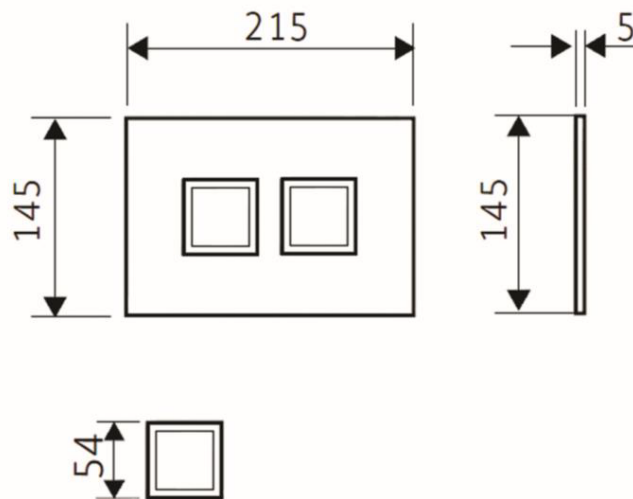

TECHNICAL SCHEDULE

Valsir Tropea3 Pneumatic Corian white push panel with polished chrome square buttons
Code: VS0878862

Inspirational + European + Bathroomware

t 09 444 5656

e info@metrix.co.nz

www.metrix.co.nz