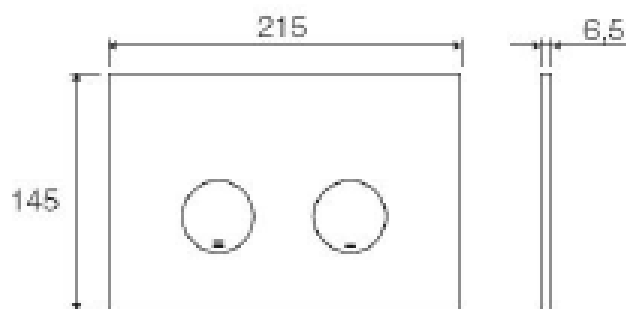

# TECHNICAL SCHEDULE

Valsir Tropea3 Pneumatic Corian white push panel with polished chrome round buttons  
Code: VS0878860

*Inspirational + European + Bathroomware*

t 09 444 5656

e info@metrix.co.nz

www.metrix.co.nz