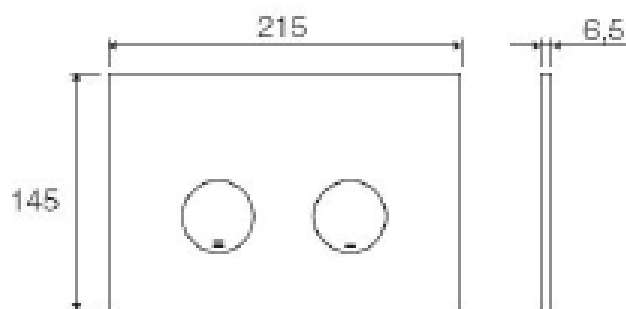

# TECHNICAL SCHEDULE

Valsir Tropea3 Pneumatic Corian white push panel with satin chrome round buttons  
Code: VS0878861

*Inspirational + European + Bathroomware*

t 09 444 5656

e [info@metrix.co.nz](mailto:info@metrix.co.nz)