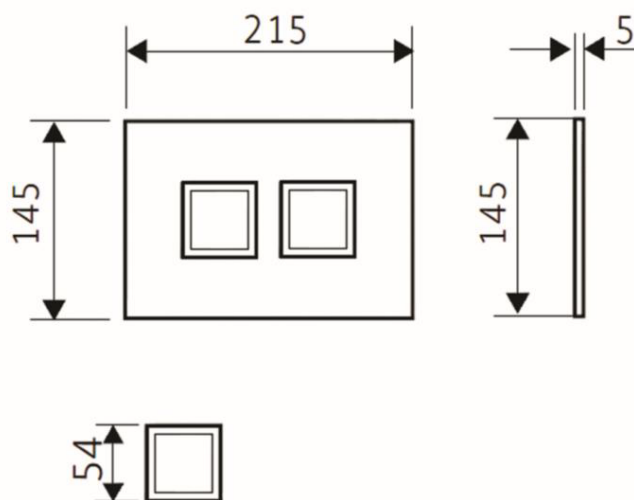

TECHNICAL SCHEDULE

Valsir Tropea3 Pneumatic Corian black push panel with polished chrome square buttons

Code: VS0878866

Inspirational + European + Bathroomware

t 09 444 5656

e info@metrix.co.nz

www.metrix.co.nz