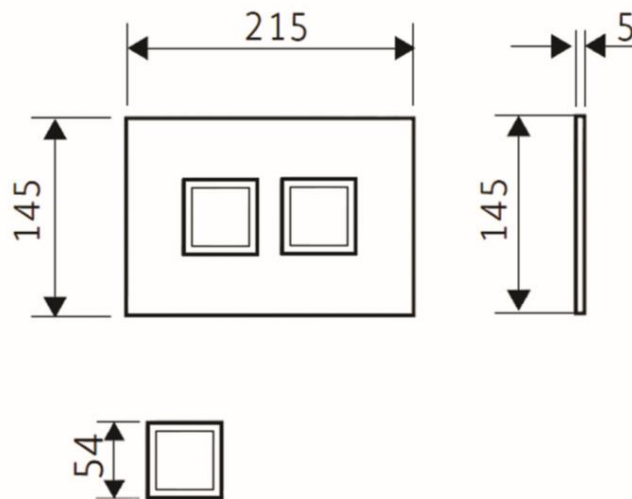

TECHNICAL SCHEDULE

Valsir Tropea3 Pneumatic Corian black push panel with satin chrome square buttons Code: VS0878867

Inspirational + European + Bathroomware

t 09 444 5656

e info@metrix.co.nz

www.metrix.co.nz