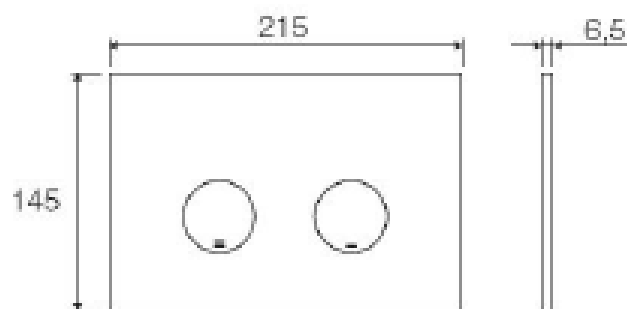

TECHNICAL SCHEDULE

Valsir Tropea3 Pneumatic Corian black push panel with satin chrome round buttons
Code: VS0878865

Inspirational + European + Bathroomware

t 09 444 5656

e info@metrix.co.nz

www.metrix.co.nz