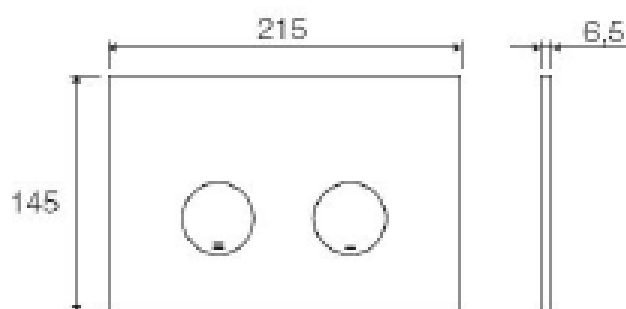

TECHNICAL SCHEDULE

Valsir Tropea3 Pneumatic Corian black push panel with polished chrome round buttons
Code: VS0878864

Inspirational + European + Bathroomware

t 09 444 5656

e info@metrix.co.nz

www.metrix.co.nz