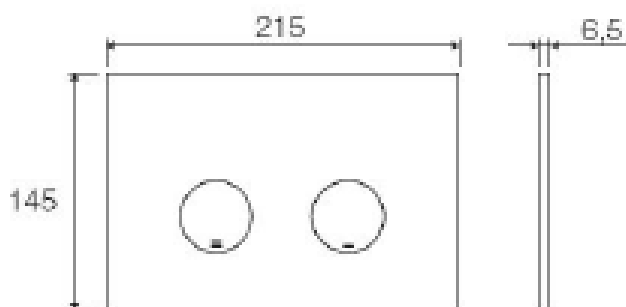

TECHNICAL SCHEDULE

Valsir Tropea3 Pneumatic black push panel with satin chrome round buttons buttons Code: VS0878869

Inspirational + European + Bathroomware

t 09 444 5656

e info@metrix.co.nz

www.metrix.co.nz