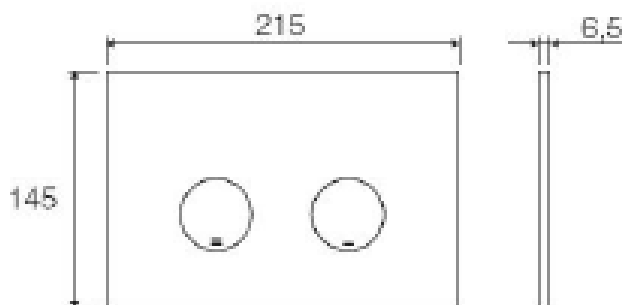

# TECHNICAL SCHEDULE

Valsir Tropea3 Pneumatic black push panel with polished chrome round buttons buttons Code: VS0878868

*Inspirational + European + Bathroomware*

t 09 444 5656

e info@metrix.co.nz

www.metrix.co.nz