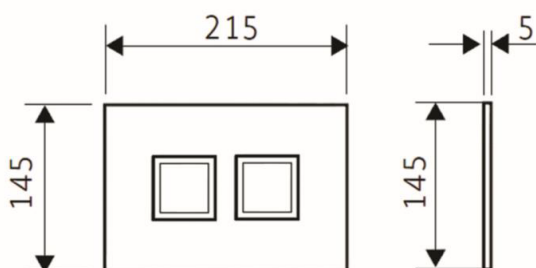

TECHNICAL SCHEDULE

Valsir Tropea3 Pneumatic Stainless steel push panel with square buttons

Code: VS0877935

Inspirational + European + Bathroomware

t 09 444 5656

e info@metrix.co.nz

www.metrix.co.nz