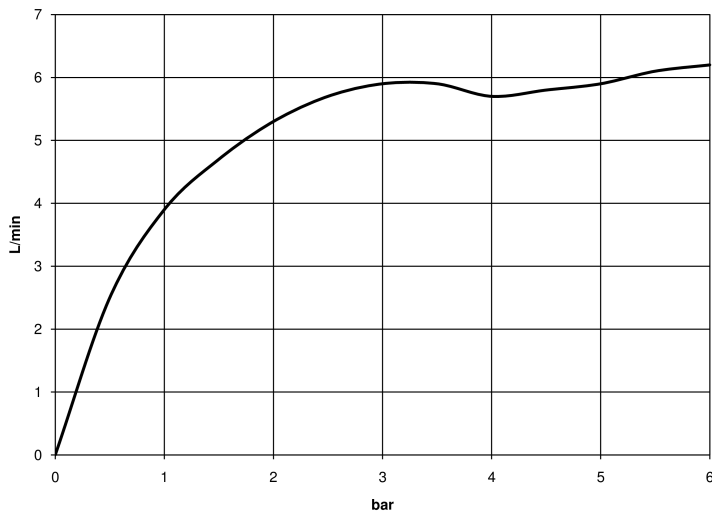

Washbasin - Meta

Single-lever basin mixer without pop-up waste - polished chrome

Article number: 33 525 660-00

- 105 mm projection
- fixed spout
- circular, air-enriched flow
- height of mixer 138 mm
- height up to aerator 57 mm
- hole diameter 35 mm
- rosette Ø 50 mm optional
- 2x screw-in M 8 x 1 pressure hose, leak-tested
- max. flow 5.7 l/min
- lead-free
- Fittings group as per DIN 4109: 1

## Washbasin - Meta

Single-lever basin mixer without pop-up waste - polished chrome

Article number: 33 525 660-00

All details in mm / inch = mm x 0.0394

### Flow rate chart