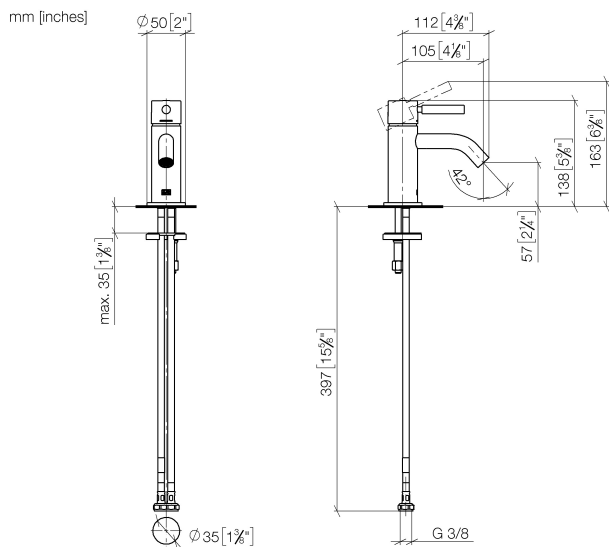

Washbasin - Meta

Single-lever basin mixer without pop-up waste - polished chrome

Article number: 33 525 660-00

- 105 mm projection
- fixed spout
- circular, air-enriched flow
- height of mixer 138 mm
- height up to aerator 57 mm
- hole diameter 35 mm
- rosette Ø 50 mm optional
- 2x screw-in M 8 x 1 pressure hose, leak-tested
- max. flow 5.7 l/min
- lead-free
- Fittings group as per DIN 4109: 1

## Washbasin - Meta

Single-lever basin mixer without pop-up waste - polished chrome

Article number: 33 525 660-00

All details in mm / inch = mm x 0.0394

## Washbasin - Meta

Single-lever basin mixer without pop-up waste - polished chrome

Article number: 33 525 660-00

Article number: 33 525 660-00

Spare parts list

| No. | Item Number        | Name       | Quantity used |
|-----|--------------------|------------|---------------|
| 1   | 90 20 66 009 00-00 | handle     | 1             |
| 2   | 09 28 30 043-00    | cover      | 1             |
| 3   | 09 14 10 120 90    | seal       | 1             |
| 4   | 09 24 04 266 90    | nut        | 1             |
| 5   | 90 15 05 042 00 90 | cartridge  | 1             |
| 6   | 90 11 06 212 00-00 | spout      | 1             |
| 7   | 09 14 10 202 90    | seal       | 1             |
| 8   | 09 27 66 006-00    | rosette    | 1             |
| 9   | 09 31 11 012 90    | pin        | 1             |
| 10  | 04 30 11 038 00 90 | fixing set | 1             |
| 11  | 04 30 04 100 00 90 | hose       | 2             |