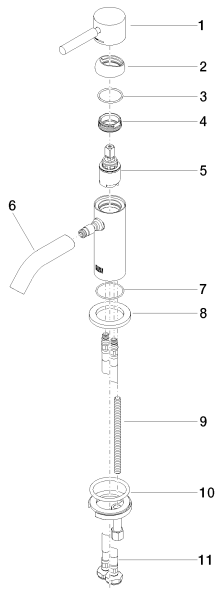

Washbasin - Meta

Single-lever basin mixer without pop-up waste - polished chrome

Article number: 33 525 660-00

- 105 mm projection
- fixed spout
- circular, air-enriched flow
- height of mixer 138 mm
- height up to aerator 57 mm
- hole diameter 35 mm
- rosette Ø 50 mm optional
- 2x screw-in M 8 x 1 pressure hose, leak-tested
- max. flow 5.7 l/min
- lead-free
- Fittings group as per DIN 4109: 1

## Washbasin - Meta

Single-lever basin mixer without pop-up waste - polished chrome

Article number: 33 525 660-00

All details in mm / inch = mm x 0.0394

grey blue  
33 525 660-61

light grey  
33 525 660-63

dark grey  
33 525 660-66

Dark Platinum matt  
33 525 660-99

Other finishes on request (x-tra Service)

Washbasin - Meta

Single-lever basin mixer without pop-up waste - polished chrome

Article number: 33 525 660-00

Spare parts list

| No. | Item Number        | Name       | Quantity used |
|-----|--------------------|------------|---------------|
| 1   | 90 20 66 009 00-00 | handle     | 1             |
| 2   | 09 28 30 043-00    | cover      | 1             |
| 3   | 09 14 10 120 90    | seal       | 1             |
| 4   | 09 24 04 266 90    | nut        | 1             |
| 5   | 90 15 05 042 00 90 | cartridge  | 1             |
| 6   | 90 11 06 212 00-00 | spout      | 1             |
| 7   | 09 14 10 202 90    | seal       | 1             |
| 8   | 09 27 66 006-00    | rosette    | 1             |
| 9   | 09 31 11 012 90    | pin        | 1             |
| 10  | 04 30 11 038 00 90 | fixing set | 1             |
| 11  | 04 30 04 100 00 90 | hose       | 2             |