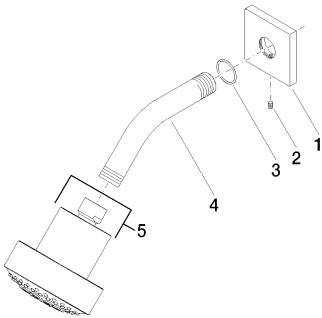

**Bath - CL.1**

**Shower head - polished chrome**

Article number: 28 508 980-00

- 200 mm projection
- ball-joint pivotable through 30°
- three settings: normal flow, soft flow, massage flow
- with anti-scale system
- spray head Ø 92mm
- rosette 60 x 60 mm
- 1/2" connection
- max. flow 9 l/min

polished chrome

**Dimensional drawing**

All details in mm / inch = mm x 0.0394

Bath - CL.1

Shower head - polished chrome

Article number: 28 508 980-00

Concealed wall elbow -

Bath - CL.1

Shower head - polished chrome

Article number: 28 508 980-00

## Spare parts list

No.	Item Number	Name	Quantity used
1	09 27 98 003-00	rosette	1
2	09 31 11 048 90	pin	1
3	09 14 10 098 90	seal	1
4	09 11 03 011-00	connection	1
5	04 12 11 110 00-00	shower	1