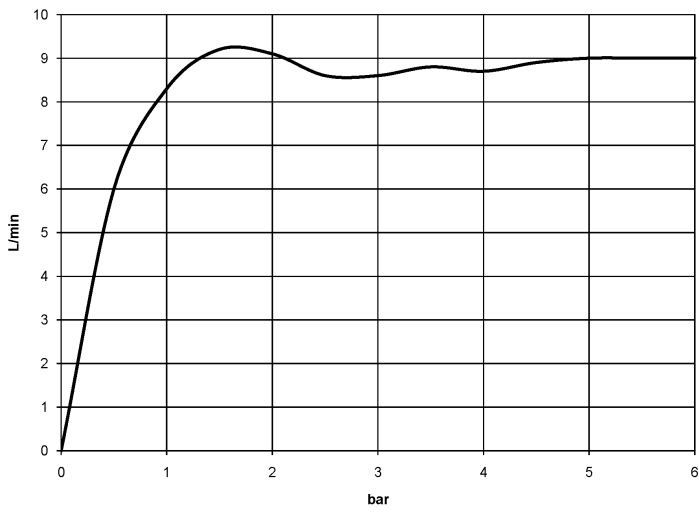

**Bath - CL.1**

**Shower head - polished chrome**

Article number: 28 508 980-00

- 200 mm projection
- ball-joint pivotable through 30°
- three settings: normal flow, soft flow, massage flow
- with anti-scale system
- spray head Ø 92mm
- rosette 60 x 60 mm
- 1/2" connection
- max. flow 9 l/min

polished chrome

**Dimensional drawing**

All details in mm / inch = mm x 0.0394

Bath - CL.1

Shower head - polished chrome

Article number: 28 508 980-00

### Flow rate chart

Bath - CL.1

Shower head - polished chrome

Article number: 28 508 980-00