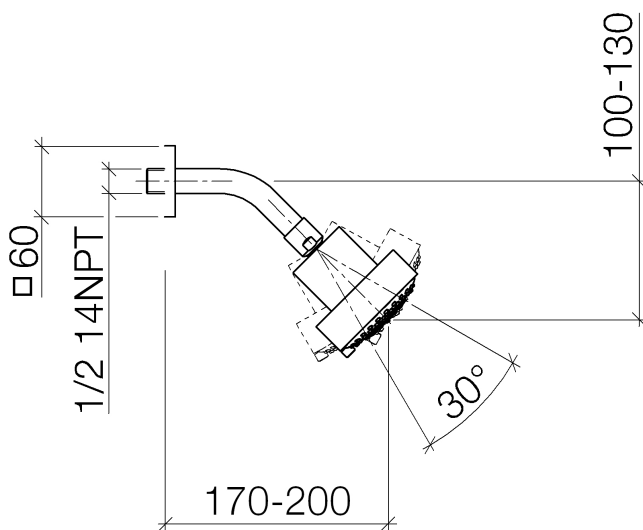

**Bath - CL.1**

**Shower head - polished chrome**

Article number: 28 508 980-00

- 200 mm projection
- ball-joint pivotable through 30°
- three settings: normal flow, soft flow, massage flow
- with anti-scale system
- spray head Ø 92mm
- rosette 60 x 60 mm
- 1/2" connection
- max. flow 9 l/min

polished chrome

**Dimensional drawing**

All details in mm / inch = mm x 0.0394

Bath - CL.1

Shower head - polished chrome

Article number: 28 508 980-00

### Flow rate chart

Bath - CL.1

Shower head - polished chrome

Article number: 28 508 980-00

Concealed wall elbow -

Bath - CL.1

Shower head - polished chrome

Article number: 28 508 980-00