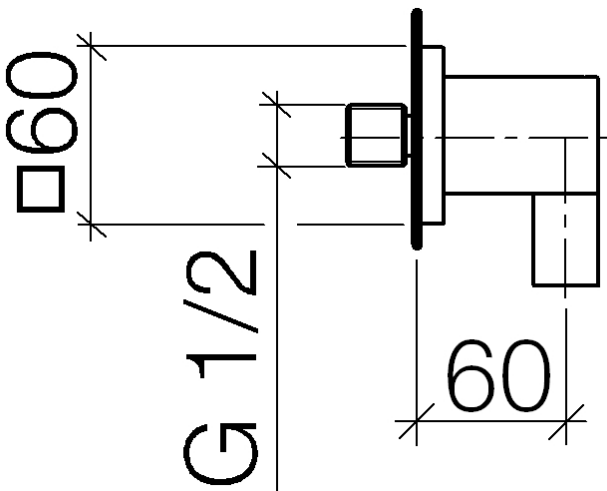

Bath - CL.1

Wall elbow - polished chrome

Article number: 28 450 980-00

- 3/8" shower outlet
- rosette 60 x 60 mm
- 1/2" connection
- Intrinsic protection against back flow.

polished chrome

### Dimensional drawing

All details in mm / inch = mm x 0.0394

Bath - CL.1

Wall elbow - polished chrome

Article number: 28 450 980-00

### Flow rate chart

Bath - CL.1

Wall elbow - polished chrome

Article number: 28 450 980-00

### Spare parts list

No.	Item Number	Name	Quantity used
1	09 16 01 014 90	ring	1
2	09 23 01 040 90	back-flow preventer	1
3	09 24 03 116 20 90	nipple	1
4	09 14 10 008 90	seal	1
5	09 14 10 142 90	seal	1
6	09 30 30 054 90	screw	1
7	09 31 11 026 90	pin	1
8	09 27 82 006-00	rosette	1
9	09 11 03 026 20-00	connection	1
10	09 31 11 005 90	pin	1
11	09 14 10 077 90	seal	1
12	09 24 03 107 20 90	nipple	1
13	09 21 02 069-00	cover	1