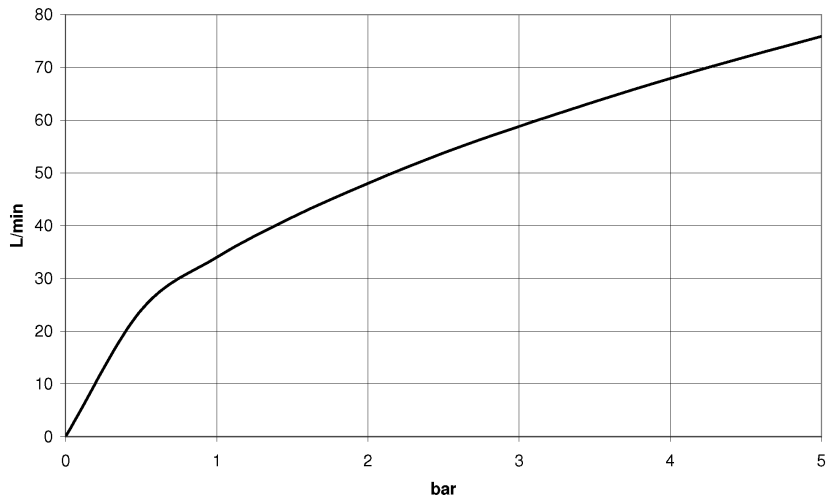

Bath - CL.1

Wall elbow - polished chrome

Article number: 28 450 980-00

- 3/8" shower outlet
- rosette 60 x 60 mm
- 1/2" connection
- Intrinsic protection against back flow.

polished chrome

### Dimensional drawing

All details in mm / inch = mm x 0.0394

Bath - CL.1

Wall elbow - polished chrome

Article number: 28 450 980-00

### Flow rate chart

Bath - CL.1

Wall elbow - polished chrome

Article number: 28 450 980-00