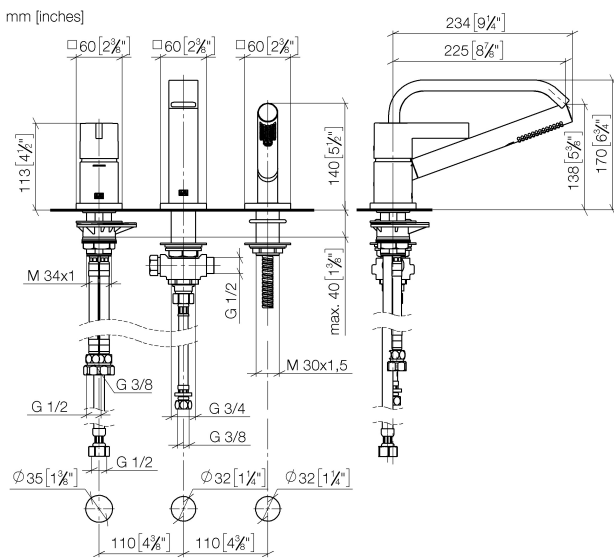

Bath - IMO

Three-hole single-lever bath mixer for bath rim or tile edge installation - polished chrome

Article number: 27 412 670-00

- 224 mm projection
- spout: cascade
- complete hand shower set: normal flow
- complete hand shower set with anti-scale system
- automatic bath/shower diverter
- height of mixer 110 mm
- height up to aerator 138 mm
- hole diameter spout 32 mm
- single-lever mixer hole diameter 35 mm
- hole diameter for complete hand shower set 32 mm
- rosette for mixer 60 x 60mm
- rosette for spout 60 x 60mm
- rosette for complete hand shower set 60 x 60mm
- metal shower hose 2250mm with integrated anti-twist protection
- max. flow 19.2 l/min at 3 bar flow pressure
- max. flow for complete hand shower set 6.8 l/min
- Fittings group as per DIN 4109: 1
- Intrinsic protection against back flow.

polished chrome

Bath - IMO

Three-hole single-lever bath mixer for bath rim or tile edge installation - polished chrome

Article number: 27 412 670-00

Dimensional drawing

All details in mm / inch = mm x 0.0394

Flow rate chart

Bath - IMO

Three-hole single-lever bath mixer for bath rim or tile edge installation - polished chrome

Article number: 27 412 670-00

Other finish variants

platinum matt

27 412 670-06

Other finishes on request (x-tra Service)

Article number: 27 412 670-00

Spare parts list

| No. | Item Number | Name | Quantity used |
|-----|--------------------|--|---------------|
| 1 | 29 300 670-00 | Single-lever bath mixer for bath rim or tile edge installation - polished chrome | 1 |
| 2 | 13 512 670-00 | bath spout with diverter for deck mounting - polished chrome | 1 |
| 3 | 27 702 980-00 | Hand shower set for bath rim or tile edge installation - polished chrome | 1 |
| 4 | 09 24 03 168 10 90 | nipple | 1 |
| 5 | 12 502 970 90 | High pressure hose 1/2" x 1/2" x 400 mm - | 1 |