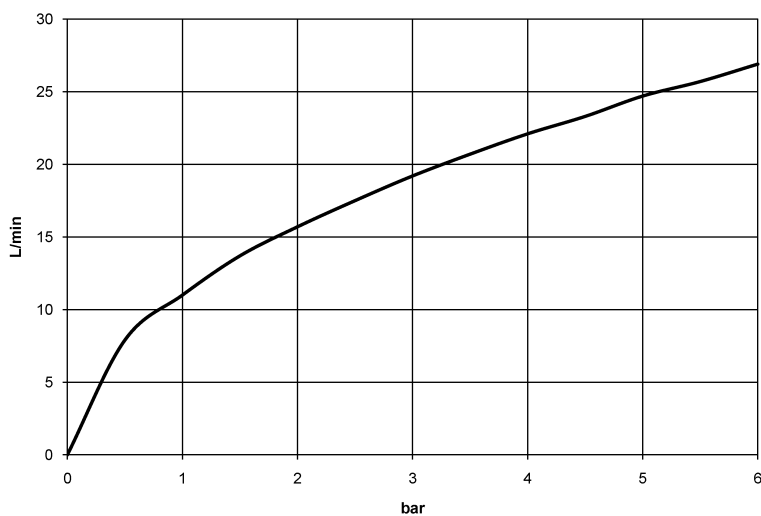

Bath - IMO

Three-hole single-lever bath mixer for bath rim or tile edge installation - polished chrome

Article number: 27 412 670-00

- 224 mm projection
- spout: cascade
- complete hand shower set: normal flow
- complete hand shower set with anti-scale system
- automatic bath/shower diverter
- height of mixer 110 mm
- height up to aerator 138 mm
- hole diameter spout 32 mm
- single-lever mixer hole diameter 35 mm
- hole diameter for complete hand shower set 32 mm
- rosette for mixer 60 x 60mm
- rosette for spout 60 x 60mm
- rosette for complete hand shower set 60 x 60mm
- metal shower hose 2250mm with integrated anti-twist protection
- max. flow 19.2 l/min at 3 bar flow pressure
- max. flow for complete hand shower set 6.8 l/min
- Fittings group as per DIN 4109: 1
- Intrinsic protection against back flow.

polished chrome

Bath - IMO

Three-hole single-lever bath mixer for bath rim or tile edge installation - polished chrome

Article number: 27 412 670-00

Dimensional drawing

All details in mm / inch = mm x 0.0394

Flow rate chart

Bath - IMO

Three-hole single-lever bath mixer for bath rim or tile edge installation - polished chrome

Article number: 27 412 670-00

Other finish variants

platinum matt

27 412 670-06

Other finishes on request (x-tra Service)