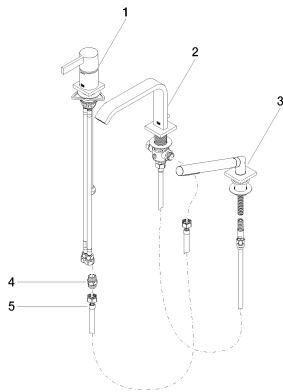

Bath - IMO

Three-hole single-lever bath mixer for bath rim or tile edge installation - polished chrome

Article number: 27 412 670-00

- 224 mm projection
- spout: cascade
- complete hand shower set: normal flow
- complete hand shower set with anti-scale system
- automatic bath/shower diverter
- height of mixer 110 mm
- height up to aerator 138 mm
- hole diameter spout 32 mm
- single-lever mixer hole diameter 35 mm
- hole diameter for complete hand shower set 32 mm
- rosette for mixer 60 x 60mm
- rosette for spout 60 x 60mm
- rosette for complete hand shower set 60 x 60mm
- metal shower hose 2250mm with integrated anti-twist protection
- max. flow 19.2 l/min at 3 bar flow pressure
- max. flow for complete hand shower set 6.8 l/min
- Fittings group as per DIN 4109: 1
- Intrinsic protection against back flow.

polished chrome

Bath - IMO

Three-hole single-lever bath mixer for bath rim or tile edge installation - polished chrome

Article number: 27 412 670-00

Dimensional drawing

All details in mm / inch = mm x 0.0394

Flow rate chart

Bath - IMO

Three-hole single-lever bath mixer for bath rim or tile edge installation - polished chrome

Article number: 27 412 670-00

Other finish variants

platinum matt

27 412 670-06

Other finishes on request (x-tra Service)

Article number: 27 412 670-00

Spare parts list

| No. | Item Number | Name | Quantity used |
|-----|--------------------|--|---------------|
| 1 | 29 300 670-00 | Single-lever bath mixer for bath rim or tile edge installation - polished chrome | 1 |
| 2 | 13 512 670-00 | bath spout with diverter for deck mounting - polished chrome | 1 |
| 3 | 27 702 980-00 | Hand shower set for bath rim or tile edge installation - polished chrome | 1 |
| 4 | 09 24 03 168 10 90 | nipple | 1 |
| 5 | 12 502 970 90 | High pressure hose 1/2" x 1/2" x 400 mm - | 1 |