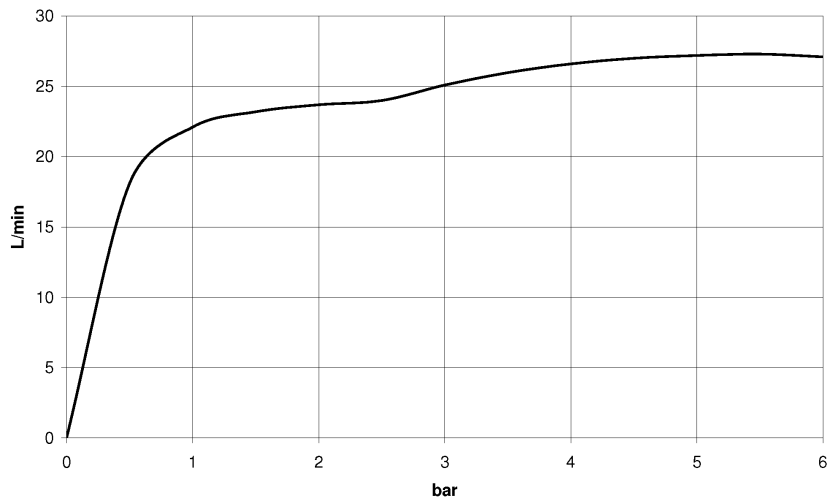

Bath - IMO

bath spout for wall mounting - polished chrome

Article number: 13 801 670-00

- 200 mm projection
- rectangular normal flow
- hole diameter 37 mm
- 1/2" connection
- max. flow 25.1 l/min at 3 bar flow pressure

polished chrome

Dimensional drawing

All details in mm / inch = mm x 0.0394

Bath - IMO

bath spout for wall mounting - polished chrome

Article number: 13 801 670-00

Flow rate chart

Bath - IMO