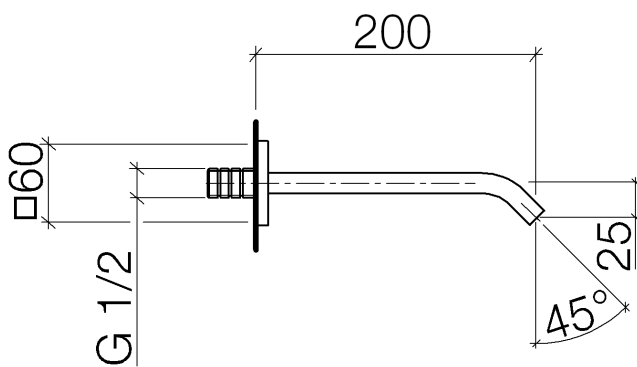

Bath - IMO

bath spout for wall mounting - polished chrome

Article number: 13 801 670-00

- 200 mm projection
- rectangular normal flow
- hole diameter 37 mm
- 1/2" connection
- max. flow 25.1 l/min at 3 bar flow pressure

polished chrome

Dimensional drawing

All details in mm / inch = mm x 0.0394

Bath - IMO

bath spout for wall mounting - polished chrome

Article number: 13 801 670-00

Flow rate chart

Bath - IMO

bath spout for wall mounting - polished chrome

Article number: 13 801 670-00

Other finish variants

platinum matt

13 801 670-06

Other finishes on request (x-tra Service)

35 085 970 90

Concealed wall elbow -

Bath - IMO

bath spout for wall mounting - polished chrome

Article number: 13 801 670-00

Spare parts list

No.	Item Number	Name	Quantity used
1	09 18 40 139 90	base	1
2	09 27 67 008-00	rosette	1
3	09 23 01 057 90	flow reducer	1
4	04 28 22 241 00-00	spout	1