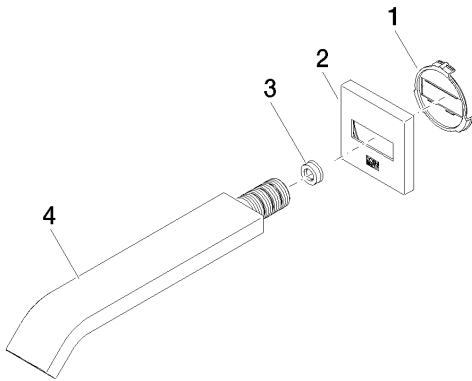

Bath - IMO

bath spout for wall mounting - polished chrome

Article number: 13 801 670-00

- 200 mm projection
- rectangular normal flow
- hole diameter 37 mm
- 1/2" connection
- max. flow 25.1 l/min at 3 bar flow pressure

polished chrome

Dimensional drawing

All details in mm / inch = mm x 0.0394

Bath - IMO

bath spout for wall mounting - polished chrome

Article number: 13 801 670-00

Flow rate chart

Bath - IMO

bath spout for wall mounting - polished chrome

Article number: 13 801 670-00

Other finish variants

platinum matt

13 801 670-06

Other finishes on request (x-tra Service)

35 085 970 90

Concealed wall elbow -

Bath - IMO

bath spout for wall mounting - polished chrome

Article number: 13 801 670-00

Spare parts list

No.	Item Number	Name	Quantity used
1	09 18 40 139 90	base	1
2	09 27 67 008-00	rosette	1
3	09 23 01 057 90	flow reducer	1
4	04 28 22 241 00-00	spout	1