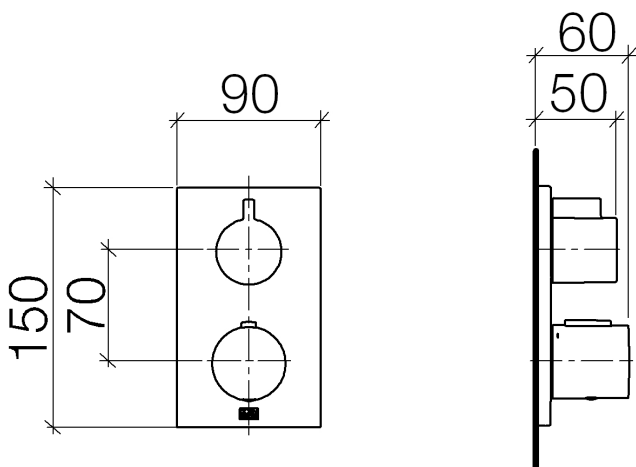

Shower - CL.1

Concealed thermostat with one function volume control - polished chrome

Article number: 36 425 670-00

- cover plate 150 x 90 mm
- temperature control handle with safety limit stop at 38°C
- hot water temperature limiter, can be preset

polished chrome

Miscellaneous items are required for this article.

Dimensional drawing

All details in mm / inch = mm x 0.0394

Shower - CL.1

Concealed thermostat with one function volume control - polished chrome

Article number: 36 425 670-00

Flow rate chart

Shower - CL.1

Concealed thermostat with one function volume control - polished chrome

Article number: 36 425 670-00

Other finish variants

platinum matt
36 425 670-06

Shower - CL.1

Concealed thermostat with one function volume control - polished chrome

Article number: 36 425 670-00

Spare parts list

No.	Item Number	Name	Quantity used
1	90 90 03 166 00 90	top	1
2	09 12 12 053-00	base	1
3	04 29 06 111 00-00	spindle	1
4	09 23 30 023 90	nut	2
5	09 12 12 002 90	fixing cap	1
6	09 20 67 006-00	handle	1
7	04 17 33 004 01-00	handle	1
8	09 21 33 010-00	handle	1
9	09 16 02 027 90	spring	1
10	09 30 30 136 90	screw	1
11	09 31 20 049-00	plug	1
12	09 30 30 124 90	screw	1
13	09 12 12 052 90	base	1
14	09 12 12 054 90	base	1
15	09 28 10 143 90	regulator	1
16	04 29 06 024 00-00	spindle	1
17	09 12 12 051-00	base	1
18	09 31 11 134 90	pin	1
19	09 11 02 222-00	plate	1
20	09 30 30 157 90	screw	1
21	09 30 01 188 90	disc	1
22	90 30 01 190 00 90	disc	1
23	09 23 01 124 90	sleeve	2
24	09 18 40 077 90	sleeve	2
25	09 24 04 257 90	nut	2
26	90 15 02 012 00 90	cartridge	1
27	09 28 10 150 90	regulator	1
28	09 28 10 151 90	regulator	1