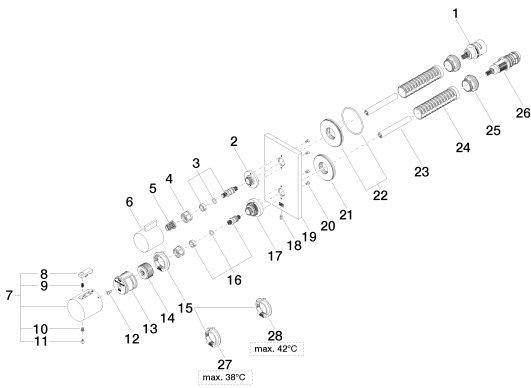

Shower - CL.1

Concealed thermostat with one function volume control - polished chrome

Article number: 36 425 670-00

- cover plate 150 x 90 mm
- temperature control handle with safety limit stop at 38°C
- hot water temperature limiter, can be preset

polished chrome

Miscellaneous items are required for this article.

Dimensional drawing

All details in mm / inch = mm x 0.0394

Shower - CL.1

Concealed thermostat with one function volume control - polished chrome

Article number: 36 425 670-00

Flow rate chart

Shower - CL.1

Concealed thermostat with one function volume control - polished chrome

Article number: 36 425 670-00

Other finish variants

platinum matt
36 425 670-06

Shower - CL.1

Concealed thermostat with one function volume control - polished chrome

Article number: 36 425 670-00

Spare parts list

No.	Item Number	Name	Quantity used
1	90 90 03 166 00 90	top	1
2	09 12 12 053-00	base	1
3	04 29 06 111 00-00	spindle	1
4	09 23 30 023 90	nut	2
5	09 12 12 002 90	fixing cap	1
6	09 20 67 006-00	handle	1
7	04 17 33 004 01-00	handle	1
8	09 21 33 010-00	handle	1
9	09 16 02 027 90	spring	1
10	09 30 30 136 90	screw	1
11	09 31 20 049-00	plug	1
12	09 30 30 124 90	screw	1
13	09 12 12 052 90	base	1
14	09 12 12 054 90	base	1
15	09 28 10 143 90	regulator	1
16	04 29 06 024 00-00	spindle	1
17	09 12 12 051-00	base	1
18	09 31 11 134 90	pin	1
19	09 11 02 222-00	plate	1
20	09 30 30 157 90	screw	1
21	09 30 01 188 90	disc	1
22	90 30 01 190 00 90	disc	1
23	09 23 01 124 90	sleeve	2
24	09 18 40 077 90	sleeve	2
25	09 24 04 257 90	nut	2
26	90 15 02 012 00 90	cartridge	1
27	09 28 10 150 90	regulator	1
28	09 28 10 151 90	regulator	1