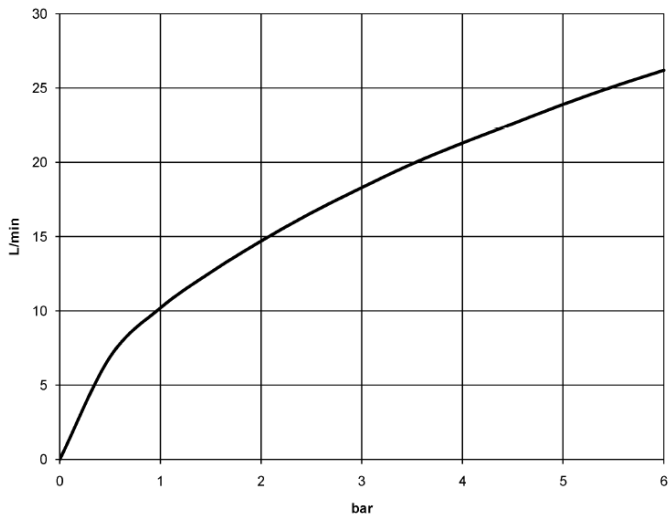

Shower - CL.1

Concealed thermostat with one function volume control - polished chrome

Article number: 36 425 670-00

- cover plate 150 x 90 mm
- temperature control handle with safety limit stop at 38°C
- hot water temperature limiter, can be preset

polished chrome

Miscellaneous items are required for this article.

Dimensional drawing

All details in mm / inch = mm x 0.0394

Shower - CL.1

Concealed thermostat with one function volume control - polished chrome

Article number: 36 425 670-00

Flow rate chart

Shower - CL.1

Concealed thermostat with one function volume control - polished chrome

Article number: 36 425 670-00

Other finish variants

platinum matt
36 425 670-06