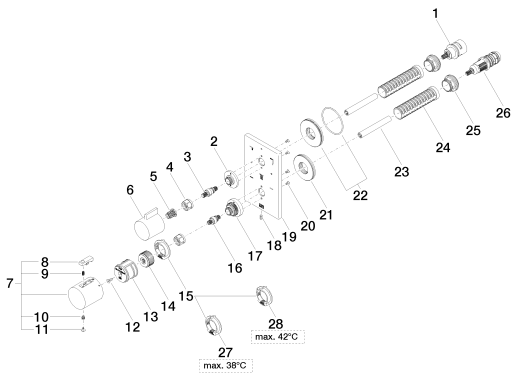

polished chrome

Miscellaneous items are required for this article.

Dimensional drawing

mm [inches]

All details in mm / inch = mm x 0.0394

Shower - CL.1

Concealed thermostat with three function volume control - polished chrome

Article number: 36 427 670-00

Flow rate chart

Shower - CL.1

Concealed thermostat with three function volume control - polished chrome

Article number: 36 427 670-00

Other finish variants

platinum matt
36 427 670-06

Shower - CL.1

Concealed thermostat with three function volume control - polished chrome

Article number: 36 427 670-00

Spare parts list

No.	Item Number	Name	Quantity used
1	90 90 03 168 00 90	diverter	1
2	09 12 12 053-00	base	1
3	04 29 06 111 00-00	spindle	1
4	09 23 30 023 90	nut	2
5	09 12 12 002 90	fixing cap	1
6	09 20 67 006-00	handle	1
7	04 17 33 004 01-00	handle	1
8	09 21 33 010-00	handle	1
9	09 16 02 027 90	spring	1
10	09 30 30 136 90	screw	1
11	09 31 20 049-00	plug	1
12	09 30 30 124 90	screw	1
13	09 12 12 052 90	base	1
14	09 12 12 054 90	base	1
15	09 28 10 143 90	regulator	1
16	04 29 06 024 00-00	spindle	1
17	09 12 12 051-00	base	1
18	09 31 11 134 90	pin	1
19	09 11 02 313-00	plate	1
20	09 30 30 157 90	screw	4
21	09 30 01 188 90	disc	1
22	90 30 01 190 00 90	disc	1
23	09 23 01 124 90	sleeve	2
24	09 18 40 077 90	sleeve	2
25	09 24 04 257 90	nut	2
26	90 15 02 012 00 90	cartridge	1
27	09 28 10 150 90	regulator	1
28	09 28 10 151 90	regulator	1