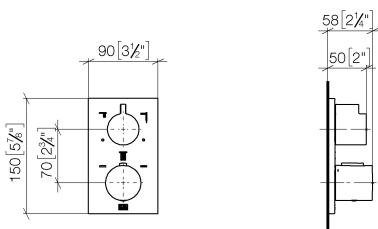

Shower - CL.1

Concealed thermostat with three function volume control - polished chrome

Article number: 36 427 670-00

- rotary diverter with volume control and shut-off function
- cover plate 150 x 90 mm
- temperature control handle with safety limit stop at 38°C
- hot water temperature limiter, can be preset
- Fittings group as per DIN 4109: 1

polished chrome

Miscellaneous items are required for this article.

Dimensional drawing

mm [inches]

All details in mm / inch = mm x 0.0394

Shower - CL.1

Concealed thermostat with three function volume control - polished chrome

Article number: 36 427 670-00

Flow rate chart

Shower - CL.1

Concealed thermostat with three function volume control - polished chrome

Article number: 36 427 670-00

Other finish variants

platinum matt
36 427 670-06

Shower - CL.1

Concealed thermostat with three function volume control - polished chrome

Article number: 36 427 670-00

Spare parts list

No.	Item Number	Name	Quantity used
1	90 90 03 168 00 90	diverter	1
2	09 12 12 053-00	base	1
3	04 29 06 111 00-00	spindle	1
4	09 23 30 023 90	nut	2
5	09 12 12 002 90	fixing cap	1
6	09 20 67 006-00	handle	1
7	04 17 33 004 01-00	handle	1
8	09 21 33 010-00	handle	1
9	09 16 02 027 90	spring	1
10	09 30 30 136 90	screw	1
11	09 31 20 049-00	plug	1
12	09 30 30 124 90	screw	1
13	09 12 12 052 90	base	1
14	09 12 12 054 90	base	1
15	09 28 10 143 90	regulator	1
16	04 29 06 024 00-00	spindle	1
17	09 12 12 051-00	base	1
18	09 31 11 134 90	pin	1
19	09 11 02 313-00	plate	1
20	09 30 30 157 90	screw	4
21	09 30 01 188 90	disc	1
22	90 30 01 190 00 90	disc	1
23	09 23 01 124 90	sleeve	2
24	09 18 40 077 90	sleeve	2
25	09 24 04 257 90	nut	2
26	90 15 02 012 00 90	cartridge	1
27	09 28 10 150 90	regulator	1
28	09 28 10 151 90	regulator	1