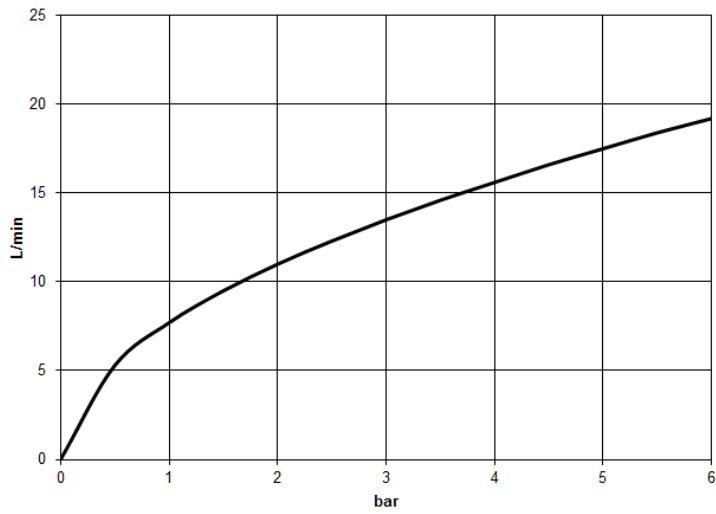

Shower - CL.1

Concealed thermostat with three function volume control - polished chrome

Article number: 36 427 670-00

- rotary diverter with volume control and shut-off function
- cover plate 150 x 90 mm
- temperature control handle with safety limit stop at 38°C
- hot water temperature limiter, can be preset
- Fittings group as per DIN 4109: 1

polished chrome

Miscellaneous items are required for this article.

Dimensional drawing

mm [inches]

All details in mm / inch = mm x 0.0394

Shower - CL.1

Concealed thermostat with three function volume control - polished chrome

Article number: 36 427 670-00

Flow rate chart

Shower - CL.1

Concealed thermostat with three function volume control - polished chrome

Article number: 36 427 670-00

Other finish variants

platinum matt
36 427 670-06