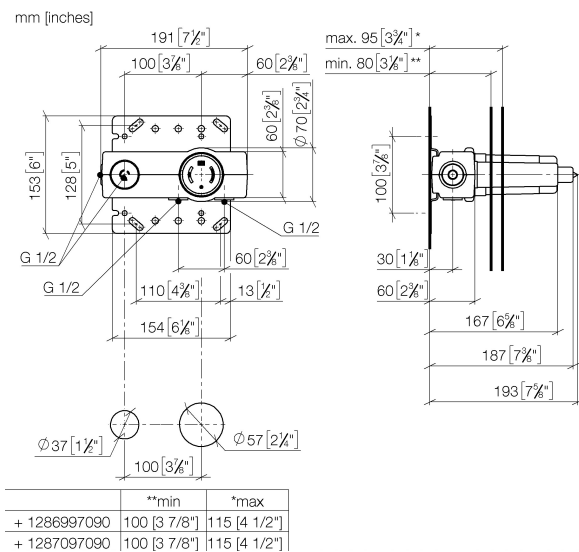

Kitchen - Concealed products

Concealed wall-mounted single-lever mixer mixer on right -

Article number: 35 860 970 90

- red brass, lead-free
- 2x 1/2" connector, (hot/cold), DN 15
- 1x female thread 1/2" outlet for wall spout
- 1x female thread 1/2" outlet
- 2x dust cover
- anti-water packing
- soundproofing
- gauge 100 mm

Dimensional drawing

All details in mm / inch = mm x 0.0394

Kitchen - Concealed products

Concealed wall-mounted single-lever mixer mixer on right -

Article number: 35 860 970 90

### Flow rate chart

Kitchen - Concealed products

Concealed wall-mounted single-lever mixer mixer on right -

Article number: 35 860 970 90

12 010 970 90  
Leak protection 1/2" -

39 807 970 90  
Drybox Wall-mounted single-lever basin mixer Mixer on right/left/or above -

12 869 970 90  
Extension 20 mm -

12 870 970 90  
Extension 20 mm -

12 880 970 90  
Adapter for reversed water connections -

Kitchen - Concealed products

Concealed wall-mounted single-lever mixer mixer on right -