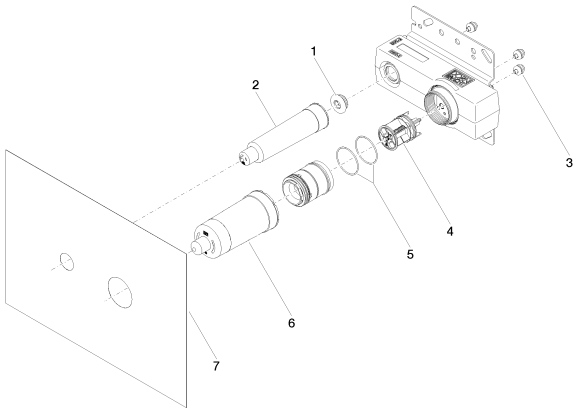

Kitchen - Concealed products

Concealed wall-mounted single-lever mixer mixer on right -

Article number: 35 860 970 90

Spare parts list

No.	Item Number	Name	Quantity used
1	04 31 20 006 00 90	plug	1
2	09 21 02 173 90	cap	1
3	90 23 01 091 00 90	set	3
4	90 31 20 107 00 90	plug	1
5	09 14 10 190 90	seal	2
6	09 21 02 176 90	cap	1
7	04 14 03 074 00 90	gasket kit	1