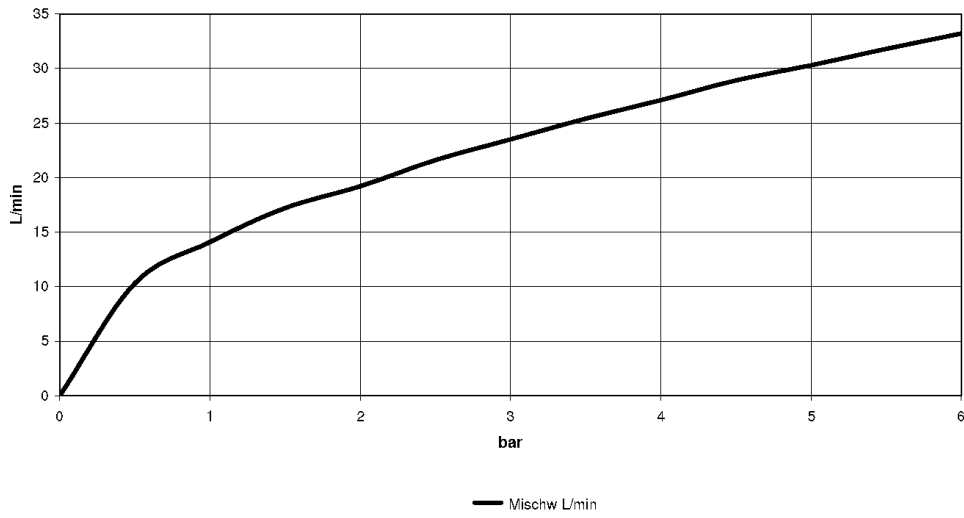

Kitchen - Concealed products

Concealed wall-mounted single-lever mixer mixer on right -

Article number: 35 860 970 90

Flow rate chart