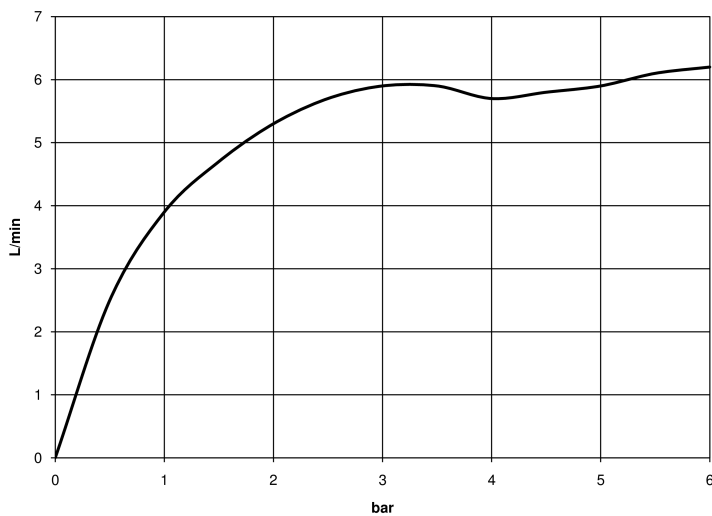

Washbasin - IMO

Wall-mounted single-lever basin mixer without pop-up waste - polished chrome

Article number: 36 860 670-00

- 140 mm projection
- fixed spout
- rectangular, air-enriched flow
- hole diameter spout 37 mm
- hole diameter single-lever mixer 57 mm
- rosette for spout 80 x 60mm
- rosette for mixer 80 x 80mm
- max. flow 5.7 l/min
- lead-free
- Fittings group as per DIN 4109: 1

polished chrome

Miscellaneous items are required for this article.

Washbasin - IMO

Wall-mounted single-lever basin mixer without pop-up waste - polished chrome

Article number: 36 860 670-00

Dimensional drawing

mm [inches]

All details in mm / inch = mm x 0.0394

Flow rate chart

Washbasin - IMO

Wall-mounted single-lever basin mixer without pop-up waste - polished chrome

Article number: 36 860 670-00

Other finish variants