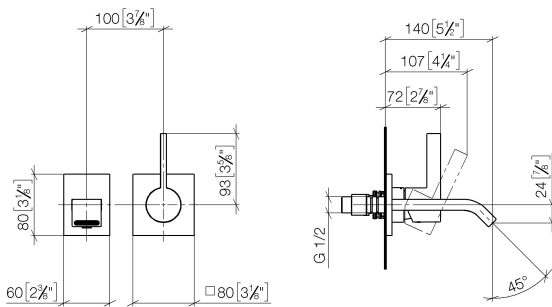

Washbasin - IMO

Wall-mounted single-lever basin mixer without pop-up waste - polished chrome

Article number: 36 860 670-00

- 140 mm projection
- fixed spout
- rectangular, air-enriched flow
- hole diameter spout 37 mm
- hole diameter single-lever mixer 57 mm
- rosette for spout 80 x 60mm
- rosette for mixer 80 x 80mm
- max. flow 5.7 l/min
- lead-free
- Fittings group as per DIN 4109: 1

polished chrome

Miscellaneous items are required for this article.

Washbasin - IMO

Wall-mounted single-lever basin mixer without pop-up waste - polished chrome

Article number: 36 860 670-00

Dimensional drawing

mm [inches]

All details in mm / inch = mm x 0.0394

Flow rate chart

Washbasin - IMO

Wall-mounted single-lever basin mixer without pop-up waste - polished chrome

Article number: 36 860 670-00

Other finish variants

Washbasin - IMO

Wall-mounted single-lever basin mixer without pop-up waste - polished chrome

Article number: 36 860 670-00

Spare parts list

No.	Item Number	Name	Quantity used
1	09 24 03 072 10 90	nipple	1
2	90 27 67 005 00-00	rosette	1
3	04 28 22 242 00-00	spout	1
4	90 29 03 045 00 90	aerator	1
5	90 31 20 087 00-00	plug	1
6	04 31 11 112 00 90	pin	1
7	09 20 67 004-00	handle	1
8	09 11 02 530-00	cover	1
9	09 27 78 039-00	rosette	1
10	09 14 10 049 90	seal	1
11	09 24 04 105 90	nut	1
12	90 15 05 064 01 90	cartridge	1
13	09 30 09 064 90	key	1