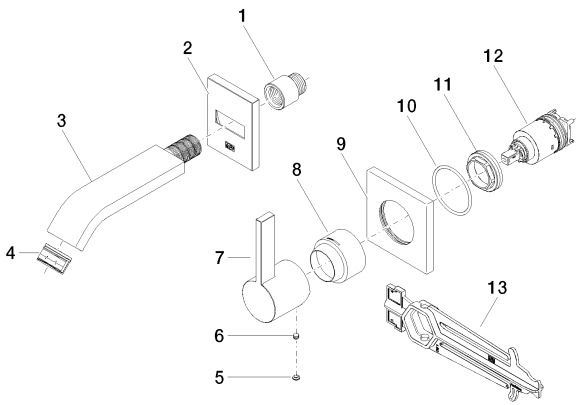

Washbasin - IMO

Wall-mounted single-lever basin mixer without pop-up waste - polished chrome

Article number: 36 860 670-00

- 140 mm projection
- fixed spout
- rectangular, air-enriched flow
- hole diameter spout 37 mm
- hole diameter single-lever mixer 57 mm
- rosette for spout 80 x 60mm
- rosette for mixer 80 x 80mm
- max. flow 5.7 l/min
- lead-free
- Fittings group as per DIN 4109: 1

mm [inches]

All details in mm / inch = mm x 0.0394

Flow rate chart

Washbasin - IMO

Wall-mounted single-lever basin mixer without pop-up waste - polished chrome

Article number: 36 860 670-00

Other finish variants

platinum matt

36 860 670-06

Other finishes on request (x-tra Service)

35 816 970 90

Concealed wall-mounted
single-lever mixer mixer on
right -

35 860 970 90

Concealed wall-mounted
single-lever mixer mixer on
right -

Washbasin - IMO

Wall-mounted single-lever basin mixer without pop-up waste - polished chrome

Article number: 36 860 670-00

Spare parts list

No.	Item Number	Name	Quantity used
1	09 24 03 072 10 90	nipple	1
2	90 27 67 005 00-00	rosette	1
3	04 28 22 242 00-00	spout	1
4	90 29 03 045 00 90	aerator	1
5	90 31 20 087 00-00	plug	1
6	04 31 11 112 00 90	pin	1
7	09 20 67 004-00	handle	1
8	09 11 02 530-00	cover	1
9	09 27 78 039-00	rosette	1
10	09 14 10 049 90	seal	1
11	09 24 04 105 90	nut	1
12	90 15 05 064 01 90	cartridge	1
13	09 30 09 064 90	key	1