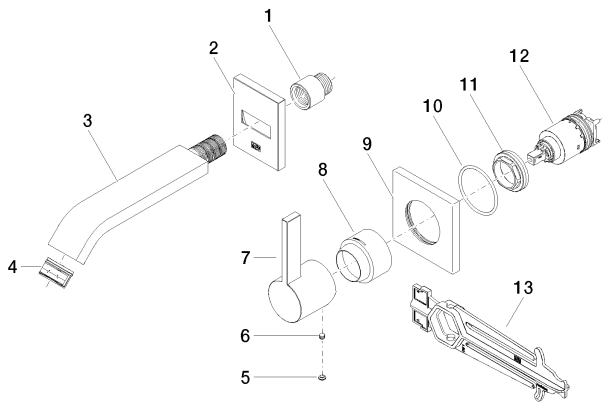

Washbasin - IMO

Wall-mounted single-lever basin mixer without pop-up waste - polished chrome

Article number: 36 861 670-00

- 170 mm projection
- fixed spout
- rectangular, air-enriched flow
- hole diameter spout 37 mm
- hole diameter single-lever mixer 57 mm
- rosette for spout 80 x 60mm
- rosette for mixer 80 x 80mm
- max. flow 5.7 l/min
- lead-free
- Fittings group as per DIN 4109: 1

mm [inches]

All details in mm / inch = mm x 0.0394

Flow rate chart

Washbasin - IMO

Wall-mounted single-lever basin mixer without pop-up waste - polished chrome

Article number: 36 861 670-00

Other finish variants

platinum matt

36 861 670-06

Other finishes on request (x-tra Service)

35 816 970 90

Concealed wall-mounted
single-lever mixer mixer on
right -

35 860 970 90

Concealed wall-mounted
single-lever mixer mixer on
right -

Washbasin - IMO

Wall-mounted single-lever basin mixer without pop-up waste - polished chrome

Article number: 36 861 670-00

Spare parts list

No.	Item Number	Name	Quantity used
1	09 24 03 072 10 90	nipple	1
2	90 27 67 005 00-00	rosette	1
3	04 28 22 243 00-00	spout	1
4	90 29 03 045 00 90	aerator	1
5	90 31 20 087 00-00	plug	1
6	04 31 11 112 00 90	pin	1
7	09 20 67 004-00	handle	1
8	09 11 02 530-00	cover	1
9	09 27 78 039-00	rosette	1
10	09 14 10 049 90	seal	1
11	09 24 04 105 90	nut	1
12	90 15 05 064 01 90	cartridge	1
13	09 30 09 064 90	key	1