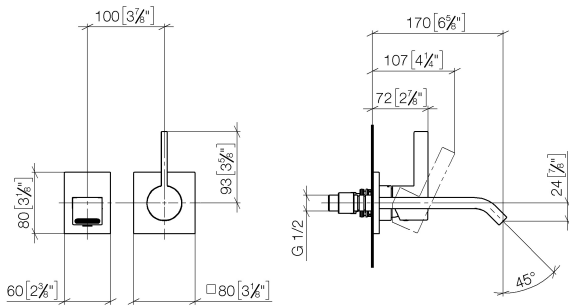

Washbasin - IMO

Wall-mounted single-lever basin mixer without pop-up waste - polished chrome

Article number: 36 861 670-00

- 170 mm projection
- fixed spout
- rectangular, air-enriched flow
- hole diameter spout 37 mm
- hole diameter single-lever mixer 57 mm
- rosette for spout 80 x 60mm
- rosette for mixer 80 x 80mm
- max. flow 5.7 l/min
- lead-free
- Fittings group as per DIN 4109: 1

polished chrome

Miscellaneous items are required for this article.

Washbasin - IMO

Wall-mounted single-lever basin mixer without pop-up waste - polished chrome

Article number: 36 861 670-00

Dimensional drawing

mm [inches]

All details in mm / inch = mm x 0.0394

Flow rate chart

Washbasin - IMO

Wall-mounted single-lever basin mixer without pop-up waste - polished chrome

Article number: 36 861 670-00

Other finish variants