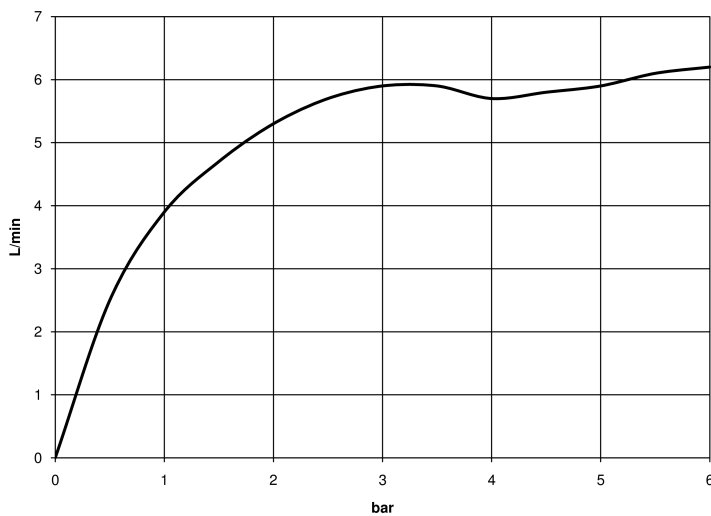

Washbasin - IMO

Wall-mounted single-lever basin mixer without pop-up waste - polished chrome

Article number: 36 861 670-00

- 170 mm projection
- fixed spout
- rectangular, air-enriched flow
- hole diameter spout 37 mm
- hole diameter single-lever mixer 57 mm
- rosette for spout 80 x 60mm
- rosette for mixer 80 x 80mm
- max. flow 5.7 l/min
- lead-free
- Fittings group as per DIN 4109: 1

mm [inches]

All details in mm / inch = mm x 0.0394

Flow rate chart

Washbasin - IMO

Wall-mounted single-lever basin mixer without pop-up waste - polished chrome

Article number: 36 861 670-00

Other finish variants