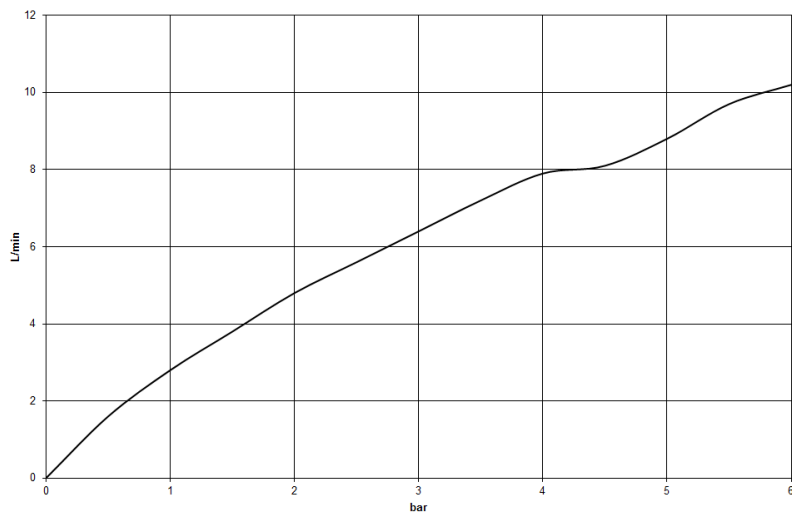

Washbasin - IMO

Single-lever basin mixer with raised base without pop-up waste - polished chrome

Article number: 33 537 670-00

- 165 mm projection
- fixed spout
- rectangular, air-enriched flow
- height of mixer 358 mm
- height up to aerator 247 mm
- hole diameter 35 mm
- 2x screw-in M 10 x 1 pressure hose, leak-tested
- max. flow 7 l/min
- lead-free
- Fittings group as per DIN 4109: 1
- for use on counter-top bowls

polished chrome

Dimensional drawing

All details in mm / inch = mm x 0.0394

Washbasin - IMO

Single-lever basin mixer with raised base without pop-up waste - polished chrome

Article number: 33 537 670-00

Flow rate chart