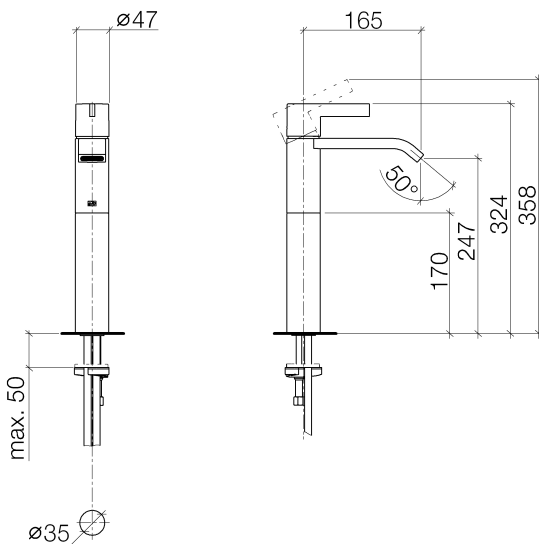

Washbasin - IMO

Single-lever basin mixer with raised base without pop-up waste - polished chrome

Article number: 33 537 670-00

- 165 mm projection
- fixed spout
- rectangular, air-enriched flow
- height of mixer 358 mm
- height up to aerator 247 mm
- hole diameter 35 mm
- 2x screw-in M 10 x 1 pressure hose, leak-tested
- max. flow 7 l/min
- lead-free
- Fittings group as per DIN 4109: 1
- for use on counter-top bowls

polished chrome

Dimensional drawing

All details in mm / inch = mm x 0.0394

Washbasin - IMO

Single-lever basin mixer with raised base without pop-up waste - polished chrome

Article number: 33 537 670-00

Flow rate chart

Washbasin - IMO

Single-lever basin mixer with raised base without pop-up waste - polished chrome

Article number: 33 537 670-00

Other finish variants

platinum matt

33 537 670-06

Other finishes on request (x-tra Service)

Washbasin - IMO

Single-lever basin mixer with raised base without pop-up waste - polished chrome

Article number: 33 537 670-00

Spare parts list

No.	Item Number	Name	Quantity used
1	90 31 20 087 00-00	plug	1
2	09 31 11 030 90	pin	1
3	09 20 67 003-00	handle	1
4	09 28 30 019-00	cover	1
5	90 23 10 066 00 90	nut	1
6	90 15 05 042 00 90	cartridge	1
7	09 14 10 102 90	seal	1
8	09 14 03 131 90	seal	1
9	09 11 03 061 90	connection	1
10	09 14 10 053 90	seal	1
11	09 30 30 084 90	screw	2
12	09 30 30 116 90	screw	1
13	09 28 22 240-00	spout	1
14	90 29 03 045 00 90	aerator	1
15	09 14 10 119 90	seal	2
16	09 28 22 244 20-00	pipe	1
17	09 28 10 109-07	ring	1
18	04 30 11 085 62 90	fixing set	1
19	04 30 04 017 00 90	hose	2
20	09 31 11 095 90	pin	1