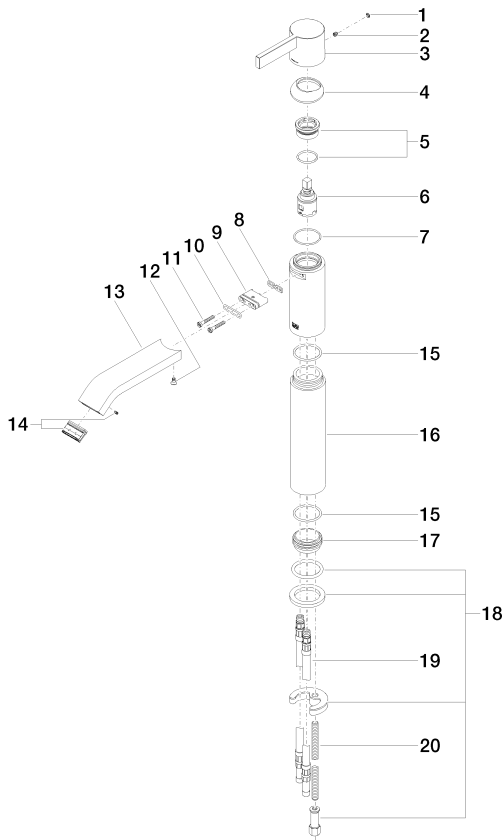

Washbasin - IMO

Single-lever basin mixer with raised base without pop-up waste - polished chrome

Article number: 33 537 670-00

- 165 mm projection
- fixed spout
- rectangular, air-enriched flow
- height of mixer 358 mm
- height up to aerator 247 mm
- hole diameter 35 mm
- 2x screw-in M 10 x 1 pressure hose, leak-tested
- max. flow 7 l/min
- lead-free
- Fittings group as per DIN 4109: 1
- for use on counter-top bowls

polished chrome

Dimensional drawing

All details in mm / inch = mm x 0.0394

Washbasin - IMO

Single-lever basin mixer with raised base without pop-up waste - polished chrome

Article number: 33 537 670-00

Flow rate chart

Washbasin - IMO

Single-lever basin mixer with raised base without pop-up waste - polished chrome

Article number: 33 537 670-00

Other finish variants

platinum matt

33 537 670-06

Other finishes on request (x-tra Service)

Washbasin - IMO

Single-lever basin mixer with raised base without pop-up waste - polished chrome

Article number: 33 537 670-00

Spare parts list

No.	Item Number	Name	Quantity used
1	90 31 20 087 00-00	plug	1
2	09 31 11 030 90	pin	1
3	09 20 67 003-00	handle	1
4	09 28 30 019-00	cover	1
5	90 23 10 066 00 90	nut	1
6	90 15 05 042 00 90	cartridge	1
7	09 14 10 102 90	seal	1
8	09 14 03 131 90	seal	1
9	09 11 03 061 90	connection	1
10	09 14 10 053 90	seal	1
11	09 30 30 084 90	screw	2
12	09 30 30 116 90	screw	1
13	09 28 22 240-00	spout	1
14	90 29 03 045 00 90	aerator	1
15	09 14 10 119 90	seal	2
16	09 28 22 244 20-00	pipe	1
17	09 28 10 109-07	ring	1
18	04 30 11 085 62 90	fixing set	1
19	04 30 04 017 00 90	hose	2
20	09 31 11 095 90	pin	1