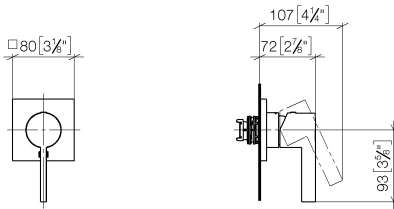

## Shower - CL.1

Concealed single-lever mixer with cover plate - polished chrome

Article number: 36 060 670-00

- cover plate 80 x 80 mm
- Fittings group as per DIN 4109: 1

polished chrome

Miscellaneous items are required for this article.

## Dimensional drawing

mm [inches]

All details in mm / inch = mm x 0.0394

Shower - CL.1

Concealed single-lever mixer with cover plate - polished chrome

Article number: 36 060 670-00

## Shower - CL.1

Concealed single-lever mixer with cover plate - polished chrome

Article number: 36 060 670-00

**Shower - CL.1**

Concealed single-lever mixer with cover plate - polished chrome

Article number: 36 060 670-00

**Spare parts list**

No.	Item Number	Name	Quantity used
1	90 15 05 064 01 90	cartridge	1
2	09 24 04 105 90	nut	1
3	09 14 10 049 90	seal	1
4	09 27 78 048-00	rosette	1
5	09 11 02 530-00	cover	1
6	90 31 20 087 00-00	plug	1
7	04 31 11 112 00 90	pin	1
8	09 20 67 004-00	handle	1
9	09 30 09 064 90	key	1