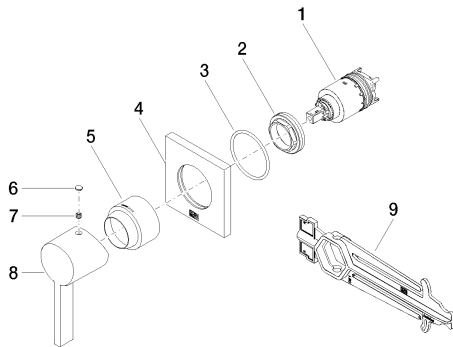

## Shower - CL.1

Concealed single-lever mixer with cover plate - polished chrome

Article number: 36 060 670-00

- cover plate 80 x 80 mm
- Fittings group as per DIN 4109: 1

polished chrome

Miscellaneous items are required for this article.

## Dimensional drawing

mm [inches]

All details in mm / inch = mm x 0.0394

Shower - CL.1

Concealed single-lever mixer with cover plate - polished chrome

Article number: 36 060 670-00

## Shower - CL.1

Concealed single-lever mixer with cover plate - polished chrome

Article number: 36 060 670-00

**Shower - CL.1**

Concealed single-lever mixer with cover plate - polished chrome

Article number: 36 060 670-00

**Spare parts list**

No.	Item Number	Name	Quantity used
1	90 15 05 064 01 90	cartridge	1
2	09 24 04 105 90	nut	1
3	09 14 10 049 90	seal	1
4	09 27 78 048-00	rosette	1
5	09 11 02 530-00	cover	1
6	90 31 20 087 00-00	plug	1
7	04 31 11 112 00 90	pin	1
8	09 20 67 004-00	handle	1
9	09 30 09 064 90	key	1