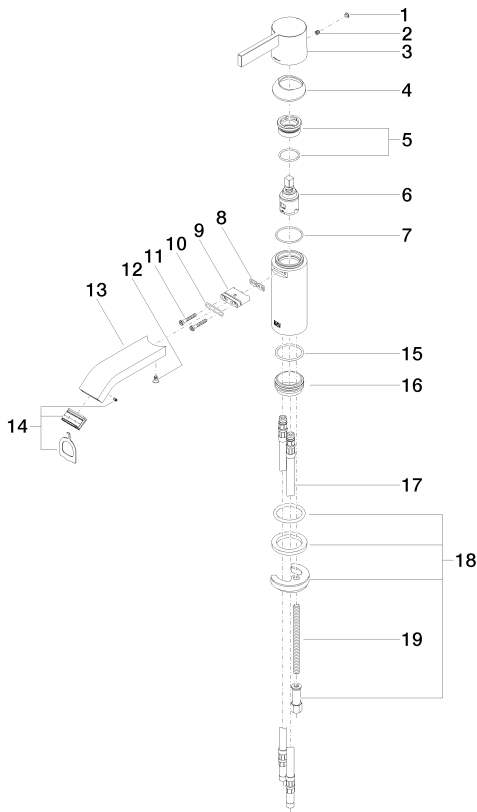

## Washbasin - IMO

Single-lever basin mixer without pop-up waste - polished chrome

Article number: 33 521 670-00

- 130 mm projection
- fixed spout
- rectangular, air-enriched flow
- height of mixer 154 mm
- height up to aerator 80 mm
- hole diameter 35 mm
- 2x screw-in M 10 x 1 pressure hose, leak-tested
- max. flow 7 l/min
- lead-free
- Fittings group as per DIN 4109: 1

## Dimensional drawing

All details in mm / inch = mm x 0.0394

### Other finish variants

platinum matt

33 521 670-06

Other finishes on request (x-tra Service)

Washbasin - IMO

Single-lever basin mixer without pop-up waste - polished chrome

Article number: 33 521 670-00

Spare parts list

No.	Item Number	Name	Quantity used
1	90 31 20 087 00-00	plug	1
2	09 31 11 030 90	pin	1
3	09 20 67 003-00	handle	1
4	09 28 30 019-00	cover	1
5	90 23 10 066 00 90	nut	1
6	90 15 05 042 00 90	cartridge	1
7	09 14 10 102 90	seal	1
8	09 14 03 131 90	seal	1
9	09 11 03 061 90	connection	1
10	09 14 10 053 90	seal	1
11	09 30 30 084 90	screw	2
12	09 30 30 116 90	screw	1
13	09 28 22 239-00	spout	1
14	90 29 03 045 00 90	aerator	1
15	09 14 10 119 90	seal	1
16	09 28 10 109-07	ring	1
17	04 30 04 016 00 90	hose	2
18	04 30 11 085 62 90	fixing set	1
19	09 31 11 012 90	pin	1