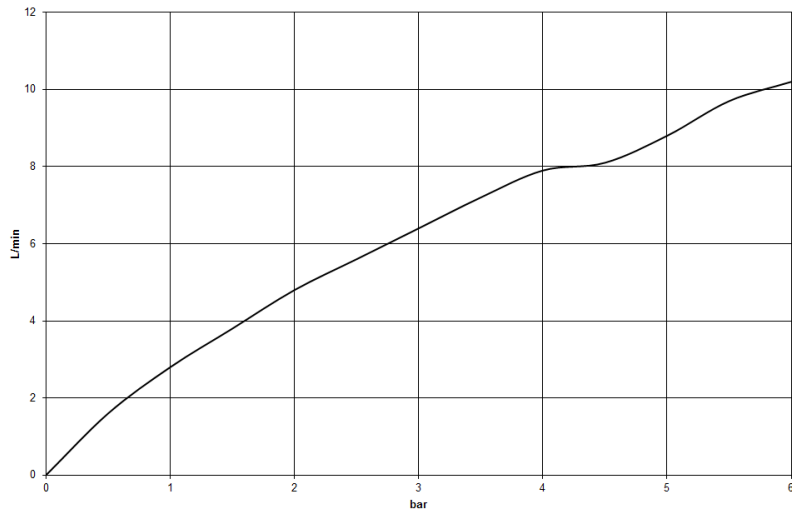

Washbasin - IMO

Single-lever basin mixer without pop-up waste - polished chrome

Article number: 33 521 670-00

Flow rate chart