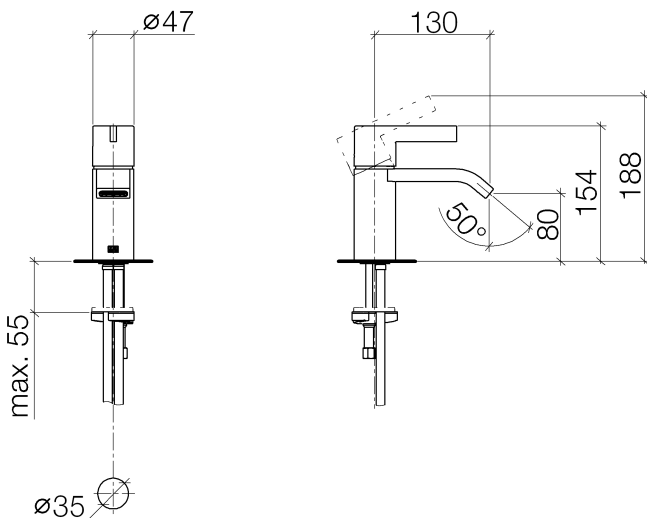

## Washbasin - IMO

Single-lever basin mixer without pop-up waste - polished chrome

Article number: 33 521 670-00

- 130 mm projection
- fixed spout
- rectangular, air-enriched flow
- height of mixer 154 mm
- height up to aerator 80 mm
- hole diameter 35 mm
- 2x screw-in M 10 x 1 pressure hose, leak-tested
- max. flow 7 l/min
- lead-free
- Fittings group as per DIN 4109: 1

## Dimensional drawing

All details in mm / inch = mm x 0.0394

### Flow rate chart

Washbasin - IMO

Single-lever basin mixer without pop-up waste - polished chrome

Article number: 33 521 670-00

No.	Item Number	Name	Quantity used
1	90 31 20 087 00-00	plug	1
2	09 31 11 030 90	pin	1
3	09 20 67 003-00	handle	1
4	09 28 30 019-00	cover	1
5	90 23 10 066 00 90	nut	1
6	90 15 05 042 00 90	cartridge	1
7	09 14 10 102 90	seal	1
8	09 14 03 131 90	seal	1
9	09 11 03 061 90	connection	1
10	09 14 10 053 90	seal	1
11	09 30 30 084 90	screw	2
12	09 30 30 116 90	screw	1
13	09 28 22 239-00	spout	1
14	90 29 03 045 00 90	aerator	1
15	09 14 10 119 90	seal	1
16	09 28 10 109-07	ring	1
17	04 30 04 016 00 90	hose	2
18	04 30 11 085 62 90	fixing set	1
19	09 31 11 012 90	pin	1