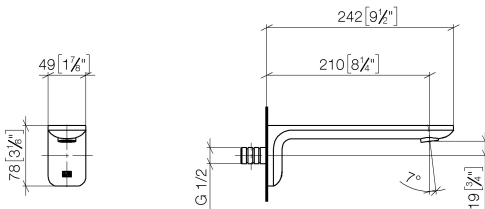

**Bath - Lissé**

bath spout for wall mounting - polished chrome

Article number: 13 801 845-00

- 210 mm projection
- circular normal flow
- hole diameter 37 mm
- 1/2" connection
- plug-link mounting
- max. flow 21.5 l/min at 3 bar flow pressure
- Fittings group as per DIN 4109: 1

polished chrome

**Dimensional drawing**

mm [inches]

All details in mm / inch = mm x 0.0394

Bath - Lissé

bath spout for wall mounting - polished chrome

Article number: 13 801 845-00

### Flow rate chart

Bath - Lissé

bath spout for wall mounting - polished chrome

Article number: 13 801 845-00

### Spare parts list

No.	Item Number	Name	Quantity used
1	90 24 03 108 00 90	nipple set	1
2	04 31 11 004 00 90	pin	1
3	90 11 84 014 02-00	spout	1