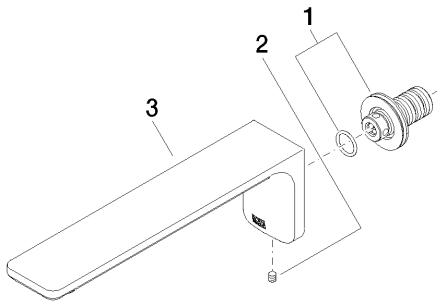

Bath - Lissé

bath spout for wall mounting - polished chrome

Article number: 13 801 845-00

Spare parts list

No.	Item Number	Name	Quantity used
1	90 24 03 108 00 90	nipple set	1
2	04 31 11 004 00 90	pin	1
3	90 11 84 014 02-00	spout	1