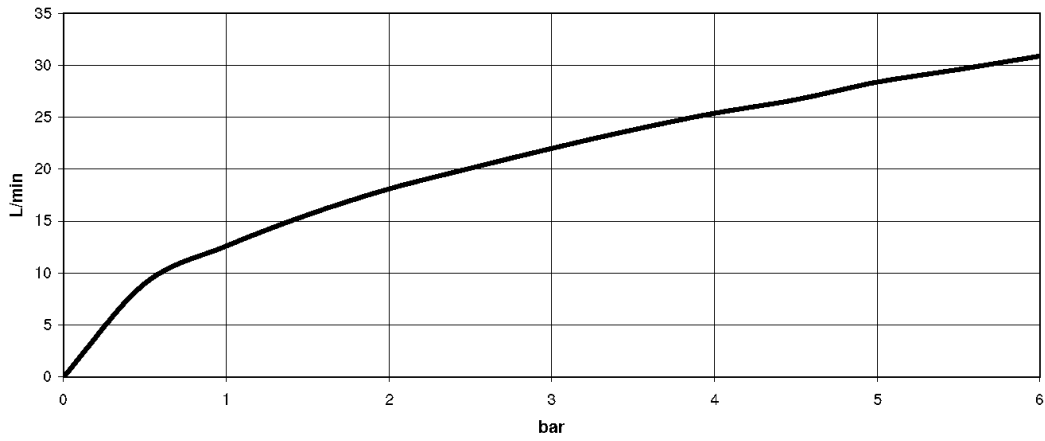

Bath - Lissé

bath spout for wall mounting - polished chrome

Article number: 13 801 845-00

Flow rate chart