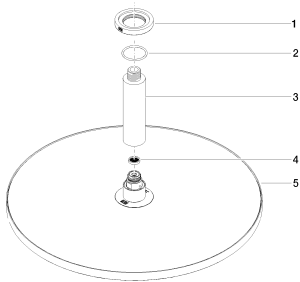

## Dimensional drawing

mm [inches]

All details in mm / inch = mm x 0.0394

Shower - Lissé

Rain shower with ceiling fixing - polished chrome

Article number: 28 699 970-00

Flow rate chart

35 085 970 90

Concealed wall elbow -

### Spare parts list

No.	Item Number	Name	Quantity used
1	09 27 22 040-00	rosette	1
2	09 14 10 141 90	seal	1
3	09 11 03 080-00	connection	1
4	09 23 01 075 90	insert	1
5	04 12 05 090 00-00	shower	1
6	09 30 09 069 90	key	1