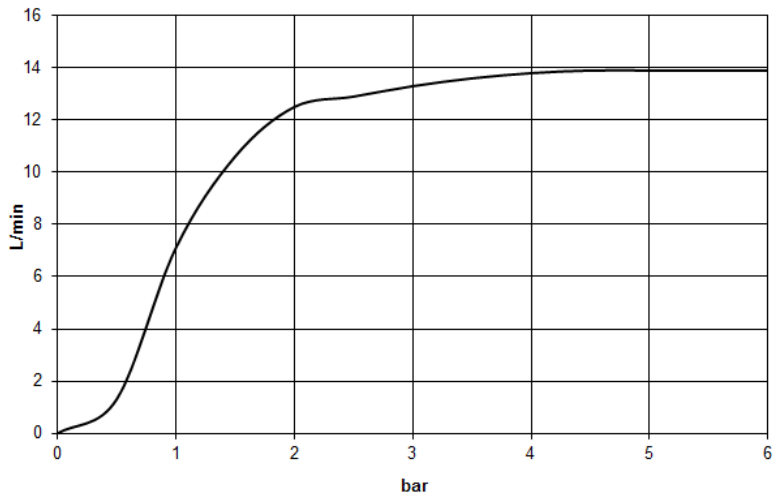

## Dimensional drawing

mm [inches]

All details in mm / inch = mm x 0.0394

Shower - Lissé

Rain shower with ceiling fixing - polished chrome

Article number: 28 699 970-00

Flow rate chart