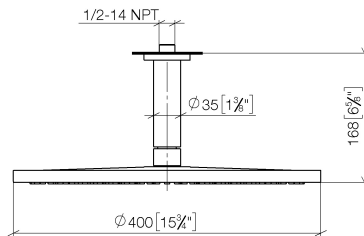

## Shower - Lissé

Rain shower with ceiling fixing - polished chrome

Article number: 28 699 970-00

- rain flow
- with anti-scale system
- rain shower Ø 400 mm
- rosette Ø 60 mm optional
- 1/2" connection
- max. flow 14 l/min
- Fittings group as per DIN 4109: 2

## Dimensional drawing

mm [inches]

All details in mm / inch = mm x 0.0394

Shower - Lissé

Rain shower with ceiling fixing - polished chrome

Article number: 28 699 970-00

Flow rate chart