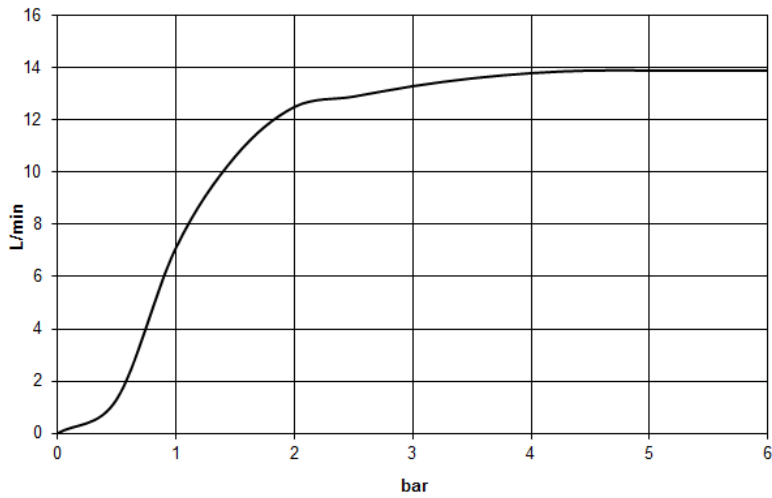

Shower - IMO

Rain shower with ceiling fixing - polished chrome

Article number: 28 689 970-00

- rain flow
- with anti-scale system
- rain shower Ø 300mm
- rosette Ø 60 mm optional
- 1/2" connection
- max. flow 14 l/min
- Fittings group as per DIN 4109: 2

polished chrome

Dimensional drawing

mm [inches]

All details in mm / inch = mm x 0.0394

Shower - IMO

Rain shower with ceiling fixing - polished chrome

Article number: 28 689 970-00

Flow rate chart