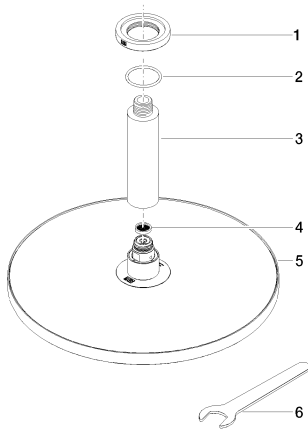

Shower - IMO

Rain shower with ceiling fixing - polished chrome

Article number: 28 689 970-00

- rain flow
- with anti-scale system
- rain shower Ø 300mm
- rosette Ø 60 mm optional
- 1/2" connection
- max. flow 14 l/min
- Fittings group as per DIN 4109: 2

polished chrome

Dimensional drawing

mm [inches]

All details in mm / inch = mm x 0.0394

Shower - IMO

Rain shower with ceiling fixing - polished chrome

Article number: 28 689 970-00

Flow rate chart

matt black
28 689 970-33

Dark Platinum matt
28 689 970-99

Other finishes on request (x-tra Service)

35 085 970 90

Concealed wall elbow -

Shower - IMO

Rain shower with ceiling fixing - polished chrome

Article number: 28 689 970-00

Spare parts list

No.	Item Number	Name	Quantity used
1	09 27 22 040-00	rosette	1
2	09 14 10 141 90	seal	1
3	09 11 03 080-00	connection	1
4	09 23 01 075 90	insert	1
5	04 12 05 091 00-00	shower	1
6	09 30 09 069 90	key	1