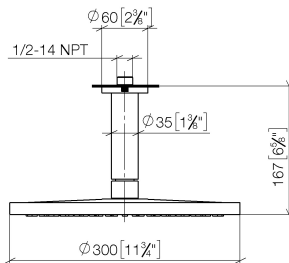

Shower - IMO

Rain shower with ceiling fixing - polished chrome

Article number: 28 689 970-00

- rain flow
- with anti-scale system
- rain shower Ø 300mm
- rosette Ø 60 mm optional
- 1/2" connection
- max. flow 14 l/min
- Fittings group as per DIN 4109: 2

polished chrome

Dimensional drawing

mm [inches]

All details in mm / inch = mm x 0.0394

Shower - IMO

Rain shower with ceiling fixing - polished chrome

Article number: 28 689 970-00

Flow rate chart