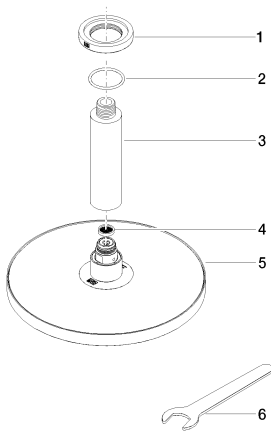

Shower - IMO

Rain shower with ceiling fixing - polished chrome

Article number: 28 669 970-00

- rain flow
- with anti-scale system
- rain shower Ø 220mm
- rosette Ø 60 mm optional
- 1/2" connection
- max. flow 8.6 l/min
- Fittings group as per DIN 4109: 1

polished chrome

Dimensional drawing

mm [inches]

All details in mm / inch = mm x 0.0394

Shower - IMO

Rain shower with ceiling fixing - polished chrome

Article number: 28 669 970-00

Flow rate chart

matt black
28 669 970-33

Dark Platinum matt
28 669 970-99

Other finishes on request (x-tra Service)

35 085 970 90

Concealed wall elbow -

Shower - IMO

Rain shower with ceiling fixing - polished chrome

Article number: 28 669 970-00

Spare parts list

| No. | Item Number | Name | Quantity used |
|-----|--------------------|------------|---------------|
| 1 | 09 27 22 040-00 | rosette | 1 |
| 2 | 09 14 10 141 90 | seal | 1 |
| 3 | 09 11 03 080-00 | connection | 1 |
| 4 | 09 23 01 075 90 | insert | 1 |
| 5 | 04 12 05 092 00-00 | shower | 1 |
| 6 | 09 30 09 069 90 | key | 1 |