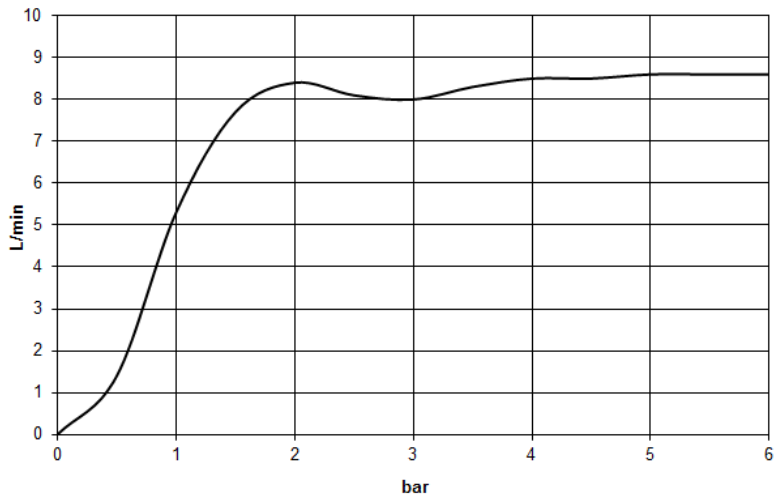

Shower - IMO

Rain shower with ceiling fixing - polished chrome

Article number: 28 669 970-00

- rain flow
- with anti-scale system
- rain shower Ø 220mm
- rosette Ø 60 mm optional
- 1/2" connection
- max. flow 8.6 l/min
- Fittings group as per DIN 4109: 1

polished chrome

Dimensional drawing

mm [inches]

All details in mm / inch = mm x 0.0394

Shower - IMO

Rain shower with ceiling fixing - polished chrome

Article number: 28 669 970-00

Flow rate chart