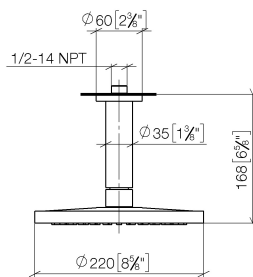

Shower - IMO

Rain shower with ceiling fixing - polished chrome

Article number: 28 669 970-00

- rain flow
- with anti-scale system
- rain shower Ø 220mm
- rosette Ø 60 mm optional
- 1/2" connection
- max. flow 8.6 l/min
- Fittings group as per DIN 4109: 1

polished chrome

Dimensional drawing

mm [inches]

All details in mm / inch = mm x 0.0394

Shower - IMO

Rain shower with ceiling fixing - polished chrome

Article number: 28 669 970-00

Flow rate chart