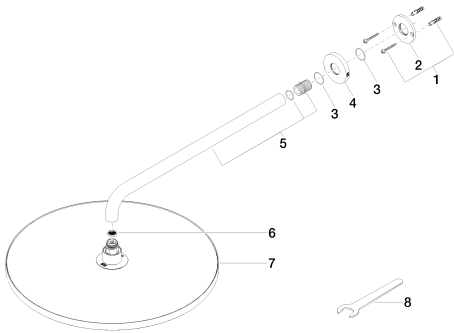

Shower - Lissé

Rain shower with wall fixing - polished chrome

Article number: 28 659 970-00

- 450 mm projection
- rain flow
- with anti-scale system
- rain shower Ø 400 mm
- rosette Ø 60 mm
- 1/2" connection
- max. flow 14 l/min
- Fittings group as per DIN 4109: 2

polished chrome

Dimensional drawing

All details in mm / inch = mm x 0.0394

Shower - Lissé

Rain shower with wall fixing - polished chrome

Article number: 28 659 970-00

Flow rate chart

Shower - Lissé

matt black
28 659 970-33

Dark Platinum matt
28 659 970-99

Other finishes on request (x-tra Service)

35 085 970 90

Concealed wall elbow -

Shower - Lissé

Rain shower with wall fixing - polished chrome

Article number: 28 659 970-00

Spare parts list

| No. | Item Number | Name | Quantity used |
|-----|--------------------|------------|---------------|
| 1 | 04 30 31 032 00 90 | fixing set | 1 |
| 2 | 09 17 20 120 90 | holder | 1 |
| 3 | 09 14 10 150 90 | seal | 2 |
| 4 | 09 27 97 015-00 | rosette | 1 |
| 5 | 90 11 03 070 00-00 | pipe | 1 |
| 6 | 09 23 01 075 90 | insert | 1 |
| 7 | 04 12 05 090 00-00 | shower | 1 |
| 8 | 09 30 09 069 90 | key | 1 |