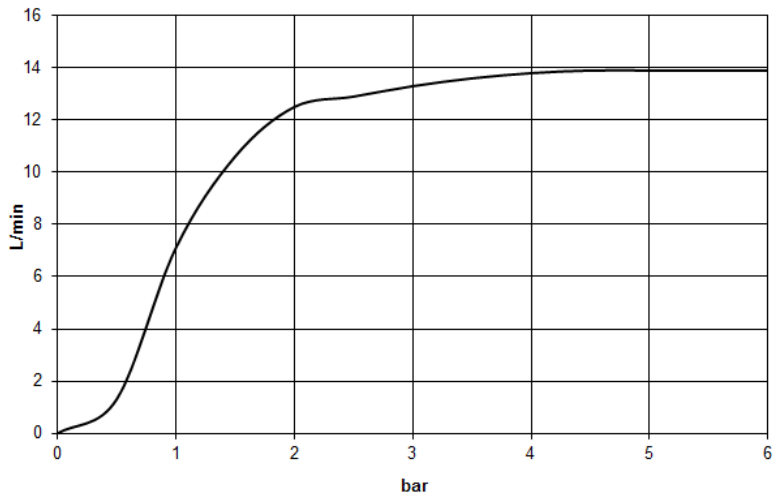

Shower - Lissé

Rain shower with wall fixing - polished chrome

Article number: 28 659 970-00

- 450 mm projection
- rain flow
- with anti-scale system
- rain shower Ø 400 mm
- rosette Ø 60 mm
- 1/2" connection
- max. flow 14 l/min
- Fittings group as per DIN 4109: 2

polished chrome

Dimensional drawing

All details in mm / inch = mm x 0.0394

Shower - Lissé

Rain shower with wall fixing - polished chrome

Article number: 28 659 970-00

Flow rate chart

Shower - Lissé