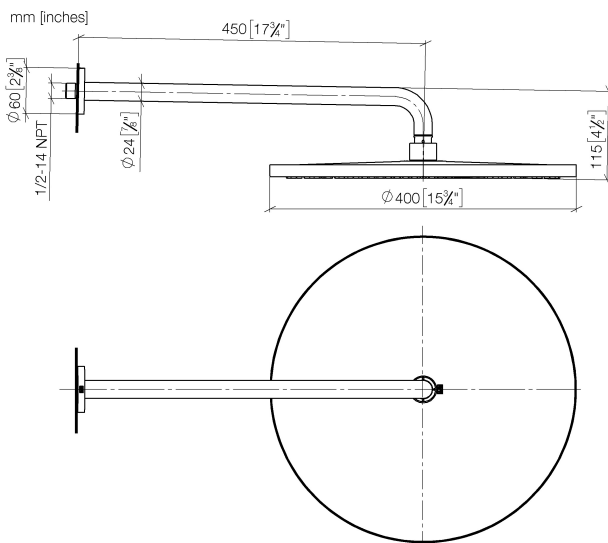

Shower - Lissé

Rain shower with wall fixing - polished chrome

Article number: 28 659 970-00

- 450 mm projection
- rain flow
- with anti-scale system
- rain shower Ø 400 mm
- rosette Ø 60 mm
- 1/2" connection
- max. flow 14 l/min
- Fittings group as per DIN 4109: 2

polished chrome

Dimensional drawing

All details in mm / inch = mm x 0.0394

Shower - Lissé

Rain shower with wall fixing - polished chrome

Article number: 28 659 970-00

Flow rate chart

Shower - Lissé

Rain shower with wall fixing - polished chrome

Article number: 28 659 970-00

Other finish variants

platinum matt
28 659 970-06

platinum
28 659 970-08

matt white
28 659 970-10

brushed Durabrass
28 659 970-28

Spare parts list

| No. | Item Number | Name | Quantity used |
|-----|--------------------|------------|---------------|
| 1 | 04 30 31 032 00 90 | fixing set | 1 |
| 2 | 09 17 20 120 90 | holder | 1 |
| 3 | 09 14 10 150 90 | seal | 2 |
| 4 | 09 27 97 015-00 | rosette | 1 |
| 5 | 90 11 03 070 00-00 | pipe | 1 |
| 6 | 09 23 01 075 90 | insert | 1 |
| 7 | 04 12 05 090 00-00 | shower | 1 |
| 8 | 09 30 09 069 90 | key | 1 |