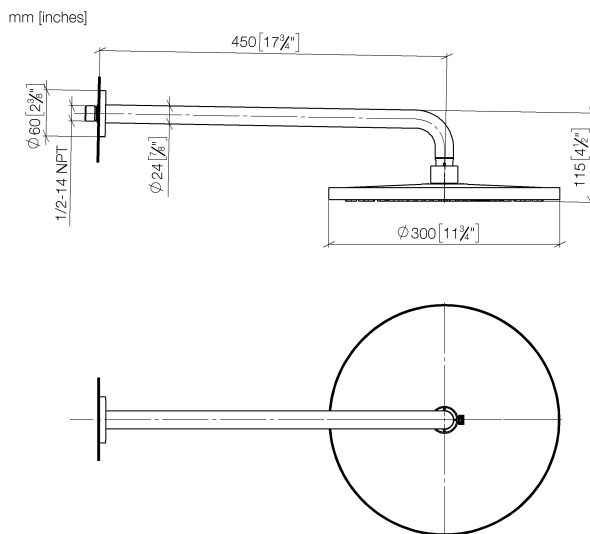

## Shower - Lissé

Rain shower with wall fixing - polished chrome

Article number: 28 679 970-00

- 450 mm projection
- rain flow
- with anti-scale system
- rain shower  $\varnothing$  300mm
- rosette  $\varnothing$  60 mm
- 1/2" connection
- max. flow 14 l/min
- Fittings group as per DIN 4109: 2

## Dimensional drawing

All details in mm / inch = mm x 0.0394

Shower - Lissé

Rain shower with wall fixing - polished chrome

Article number: 28 679 970-00

Flow rate chart

## Shower - Lissé

Rain shower with wall fixing - polished chrome

Article number: 28 679 970-00

35 085 970 90

Concealed wall elbow -

**Shower - Lissé**

Rain shower with wall fixing - polished chrome

Article number: 28 679 970-00

**Spare parts list**

No.	Item Number	Name	Quantity used
1	04 30 31 032 00 90	fixing set	1
2	09 17 20 120 90	holder	1
3	09 14 10 150 90	seal	2
4	09 27 97 015-00	rosette	1
5	90 11 03 070 00-00	pipe	1
6	09 23 01 075 90	insert	1
7	04 12 05 091 00-00	shower	1
8	09 30 09 069 90	key	1