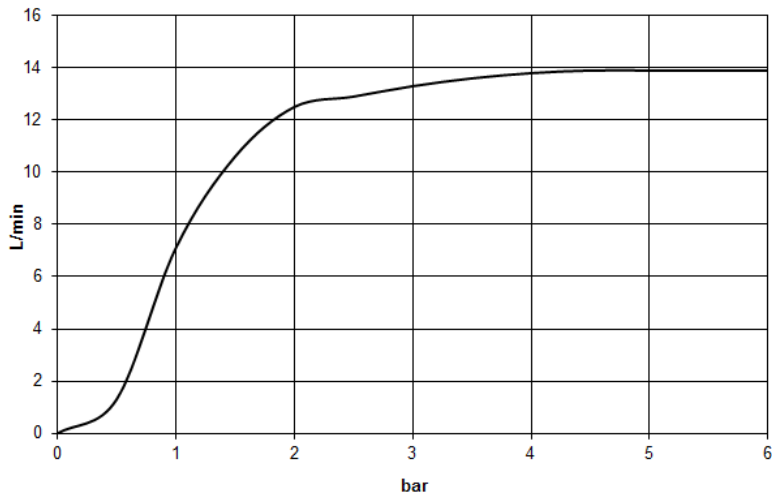

## Dimensional drawing

All details in mm / inch = mm x 0.0394

Shower - Lissé

Rain shower with wall fixing - polished chrome

Article number: 28 679 970-00

Flow rate chart