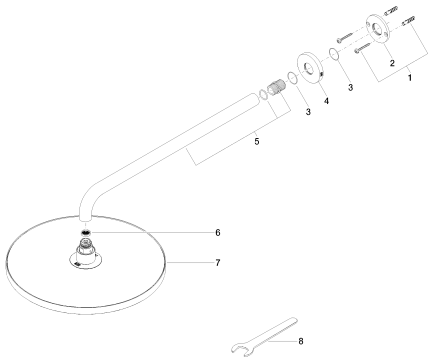

## Shower - Lissé

Rain shower with wall fixing - polished chrome

Article number: 28 679 970-00

- 450 mm projection
- rain flow
- with anti-scale system
- rain shower  $\varnothing$  300mm
- rosette  $\varnothing$  60 mm
- 1/2" connection
- max. flow 14 l/min
- Fittings group as per DIN 4109: 2

## Dimensional drawing

All details in mm / inch = mm x 0.0394

Shower - Lissé

Rain shower with wall fixing - polished chrome

Article number: 28 679 970-00

Flow rate chart

## Shower - Lissé

Rain shower with wall fixing - polished chrome

Article number: 28 679 970-00

35 085 970 90

Concealed wall elbow -

**Shower - Lissé**

Rain shower with wall fixing - polished chrome

Article number: 28 679 970-00

**Spare parts list**

No.	Item Number	Name	Quantity used
1	04 30 31 032 00 90	fixing set	1
2	09 17 20 120 90	holder	1
3	09 14 10 150 90	seal	2
4	09 27 97 015-00	rosette	1
5	90 11 03 070 00-00	pipe	1
6	09 23 01 075 90	insert	1
7	04 12 05 091 00-00	shower	1
8	09 30 09 069 90	key	1