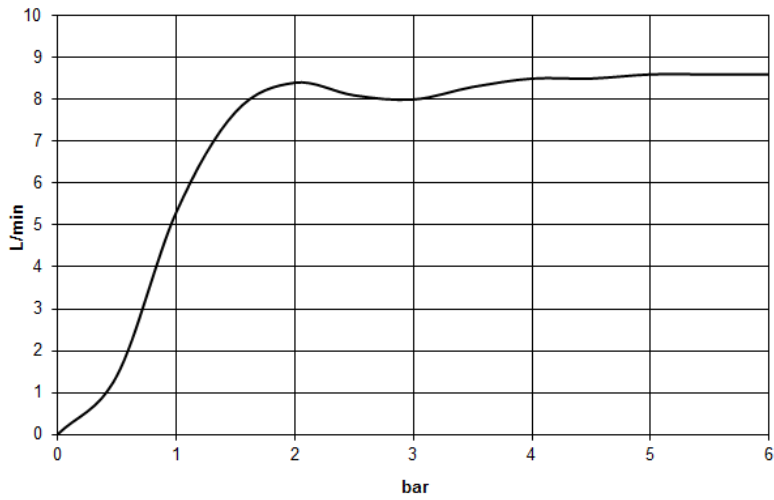

Shower - Lissé

Rain shower with wall fixing - polished chrome

Article number: 28 649 970-00

- 450 mm projection
- rain flow
- with anti-scale system
- rain shower \varnothing 220mm
- rosette \varnothing 60 mm
- 1/2" connection
- max. flow 8.6 l/min
- Fittings group as per DIN 4109: 1

polished chrome

Dimensional drawing

mm [inches]

All details in mm / inch = mm x 0.0394

Shower - Lissé

Rain shower with wall fixing - polished chrome

Article number: 28 649 970-00

Flow rate chart