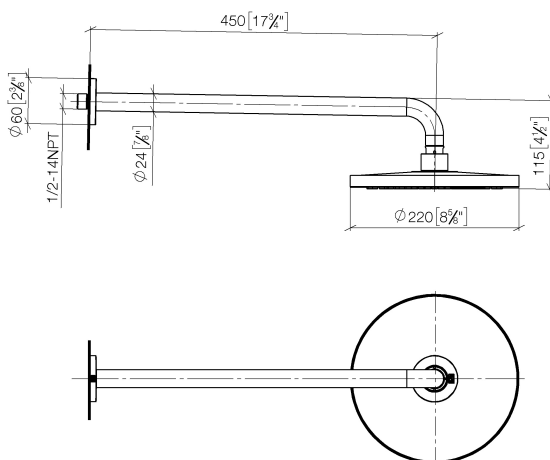

Shower - Lissé

Rain shower with wall fixing - polished chrome

Article number: 28 649 970-00

- 450 mm projection
- rain flow
- with anti-scale system
- rain shower \varnothing 220mm
- rosette \varnothing 60 mm
- 1/2" connection
- max. flow 8.6 l/min
- Fittings group as per DIN 4109: 1

polished chrome

Dimensional drawing

mm [inches]

All details in mm / inch = mm x 0.0394

Shower - Lissé

Rain shower with wall fixing - polished chrome

Article number: 28 649 970-00

Flow rate chart

Shower - Lissé

Rain shower with wall fixing - polished chrome

Article number: 28 649 970-00

Other finish variants

platinum matt
28 649 970-06

platinum
28 649 970-08

matt white
28 649 970-10

brushed Durabrass
28 649 970-28

Spare parts list

No.	Item Number	Name	Quantity used
1	04 30 31 032 00 90	fixing set	1
2	09 17 20 120 90	holder	1
3	09 14 10 150 90	seal	2
4	09 27 97 015-00	rosette	1
5	90 11 03 070 00-00	pipe	1
6	09 23 01 075 90	insert	1
7	04 12 05 092 00-00	shower	1
8	09 30 09 069 90	key	1