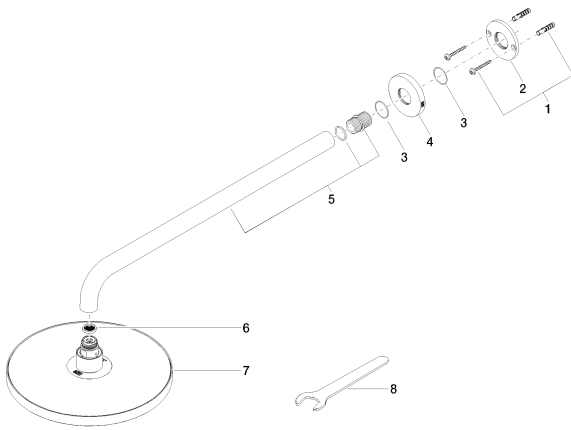

Shower - Lissé

Rain shower with wall fixing - polished chrome

Article number: 28 649 970-00

- 450 mm projection
- rain flow
- with anti-scale system
- rain shower \varnothing 220mm
- rosette \varnothing 60 mm
- 1/2" connection
- max. flow 8.6 l/min
- Fittings group as per DIN 4109: 1

polished chrome

Dimensional drawing

mm [inches]

All details in mm / inch = mm x 0.0394

Shower - Lissé

Rain shower with wall fixing - polished chrome

Article number: 28 649 970-00

Flow rate chart

matt black
28 649 970-33

Dark Platinum matt
28 649 970-99

Other finishes on request (x-tra Service)

35 085 970 90

Concealed wall elbow -

Shower - Lissé

Rain shower with wall fixing - polished chrome

Article number: 28 649 970-00

Spare parts list

No.	Item Number	Name	Quantity used
1	04 30 31 032 00 90	fixing set	1
2	09 17 20 120 90	holder	1
3	09 14 10 150 90	seal	2
4	09 27 97 015-00	rosette	1
5	90 11 03 070 00-00	pipe	1
6	09 23 01 075 90	insert	1
7	04 12 05 092 00-00	shower	1
8	09 30 09 069 90	key	1