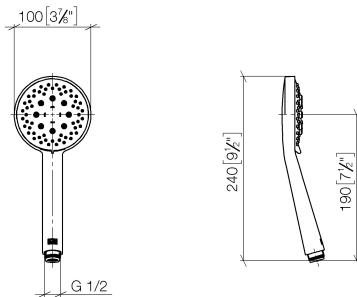

Bath - CL.1

Hand shower - polished chrome

Article number: 28 018 979-00

- three settings: normal flow, soft flow, massage flow
- with anti-scale system
- spray head Ø 100mm
- 1/2" connection
- max. flow 15 l/min
- Fittings group as per DIN 4109: 1
- Intrinsic protection against back flow.

polished chrome

Dimensional drawing

mm [inches]

All details in mm / inch = mm x 0.0394

Bath - CL.1

Hand shower - polished chrome

Article number: 28 018 979-00

Flow rate chart

Bath - CL.1

Hand shower - polished chrome

Article number: 28 018 979-00

Other finish variants

platinum matt
28 018 979-06

platinum
28 018 979-08

brushed Durabrass
28 018 979-28

matt black
28 018 979-33