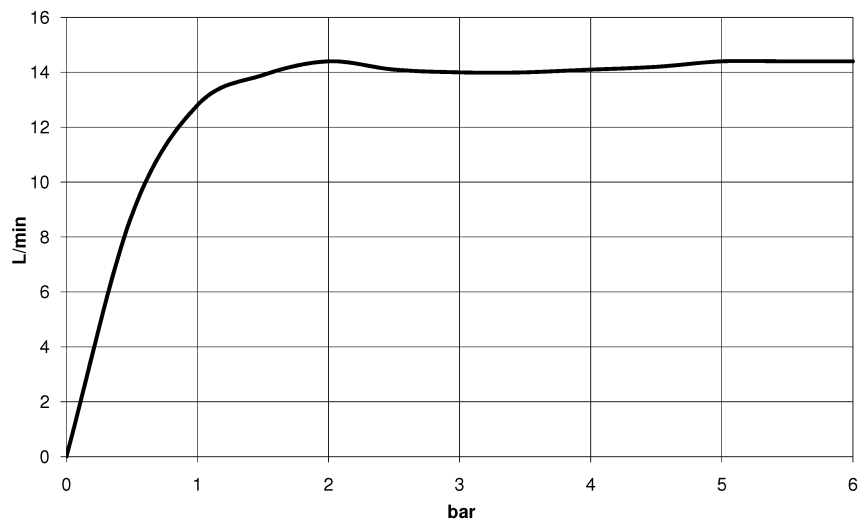

Bath - CL.1

Hand shower - polished chrome

Article number: 28 018 979-00

- three settings: normal flow, soft flow, massage flow
- with anti-scale system
- spray head Ø 100mm
- 1/2" connection
- max. flow 15 l/min
- Fittings group as per DIN 4109: 1
- Intrinsic protection against back flow.

polished chrome

Dimensional drawing

mm [inches]

All details in mm / inch = mm x 0.0394

Bath - CL.1

Hand shower - polished chrome

Article number: 28 018 979-00

Flow rate chart