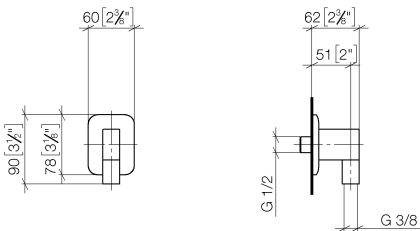

Bath - Lissé

Wall elbow - polished chrome

Article number: 28 450 845-00

- 3/8" shower outlet
- rosette 60 x 78 mm
- 1/2" connection
- Intrinsic protection against back flow.

polished chrome

Dimensional drawing

mm [inches]

All details in mm / inch = mm x 0.0394

Bath - Lissé

Wall elbow - polished chrome

Article number: 28 450 845-00

Flow rate chart

Bath - Lissé

Wall elbow - polished chrome

Article number: 28 450 845-00

Other finish variants

platinum matt

28 450 845-06

Other finishes on request (x-tra Service)

35 085 970 90

Concealed wall elbow -

Bath - Lissé

Wall elbow - polished chrome

Article number: 28 450 845-00

Spare parts list

No.	Item Number	Name	Quantity used
1	09 16 01 014 90	ring	1
2	09 23 01 040 90	back-flow preventer	1
3	09 24 03 116 20 90	nipple	1
4	09 14 10 008 90	seal	1
5	09 14 10 142 90	seal	1
6	09 30 30 054 90	screw	1
7	09 31 11 026 90	pin	1
8	09 27 84 021-00	rosette	1
9	09 11 03 026 20-00	connection	1
10	09 31 11 005 90	pin	1
11	09 14 10 077 90	seal	1
12	09 24 03 107 20 90	nipple	1
13	09 21 02 069-00	cover	1