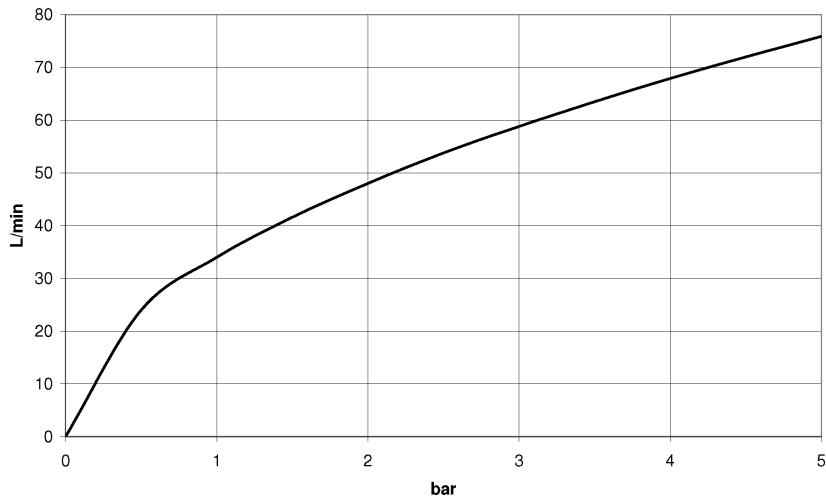

Bath - Lissé

Wall elbow - polished chrome

Article number: 28 450 845-00

- 3/8" shower outlet
- rosette 60 x 78 mm
- 1/2" connection
- Intrinsic protection against back flow.

polished chrome

Dimensional drawing

mm [inches]

All details in mm / inch = mm x 0.0394

Bath - Lissé

Wall elbow - polished chrome

Article number: 28 450 845-00

Flow rate chart

Bath - Lissé

Wall elbow - polished chrome