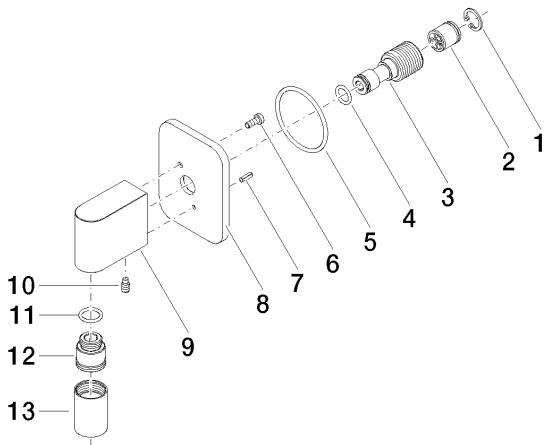

Bath - Lissé

Wall elbow - polished chrome

Article number: 28 450 845-00

- 3/8" shower outlet
- rosette 60 x 78 mm
- 1/2" connection
- Intrinsic protection against back flow.

polished chrome

Dimensional drawing

mm [inches]

All details in mm / inch = mm x 0.0394

Bath - Lissé

Wall elbow - polished chrome

Article number: 28 450 845-00

Flow rate chart

Bath - Lissé

Wall elbow - polished chrome

Article number: 28 450 845-00

Other finish variants

platinum matt

28 450 845-06

Other finishes on request (x-tra Service)

35 085 970 90

Concealed wall elbow -

Bath - Lissé

Wall elbow - polished chrome

Article number: 28 450 845-00

Spare parts list

No.	Item Number	Name	Quantity used
1	09 16 01 014 90	ring	1
2	09 23 01 040 90	back-flow preventer	1
3	09 24 03 116 20 90	nipple	1
4	09 14 10 008 90	seal	1
5	09 14 10 142 90	seal	1
6	09 30 30 054 90	screw	1
7	09 31 11 026 90	pin	1
8	09 27 84 021-00	rosette	1
9	09 11 03 026 20-00	connection	1
10	09 31 11 005 90	pin	1
11	09 14 10 077 90	seal	1
12	09 24 03 107 20 90	nipple	1
13	09 21 02 069-00	cover	1