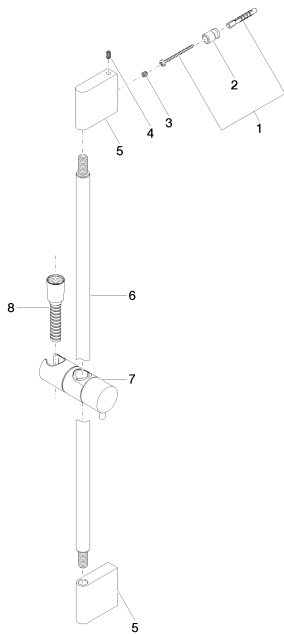

Bath - CL.1

Shower set without hand shower - polished chrome

Article number: 26 413 979-00

- slide bar
- Pipe diameter 18 mm
- gauge 853 mm
- metal shower hose 1750mm with integrated anti-twist protection
- shower hose connector 3/8"
- This article does not include a hand shower!

polished chrome

Dimensional drawing

All details in mm / inch = mm x 0.0394

Bath - CL.1

Shower set without hand shower - polished chrome

Article number: 26 413 979-00

Bath - CL.1

Shower set without hand shower - polished chrome

35 085 970 90
Concealed wall elbow -

28 450 845-00
Wall elbow - polished chrome

28 450 980-00
Wall elbow - polished chrome

Bath - CL.1

Shower set without hand shower - polished chrome

Article number: 26 413 979-00

Spare parts list

No.	Item Number	Name	Quantity used
1	05 17 20 801 00 90	accessories	2
2	08 17 20 726 90	holder	2
3	09 31 11 049 90	pin	2
4	04 31 11 113 00 90	pin	2
5	08 17 97 054-00	holder	2
6	90 28 22 597 00-00	holder	1
7	12 580 970-00	Slide unit - polished chrome	1
8	28 322 970-00	Metal shower hose 1/2" x 3/8" x 1750 mm - polished chrome	1