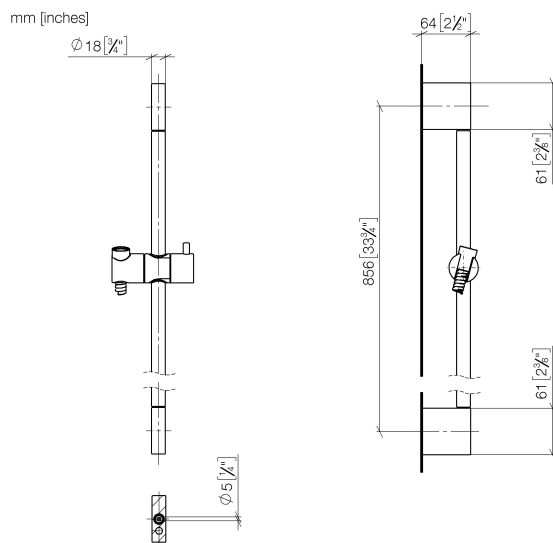

Bath - CL.1

Shower set without hand shower - polished chrome

Article number: 26 413 979-00

- slide bar
- Pipe diameter 18 mm
- gauge 853 mm
- metal shower hose 1750mm with integrated anti-twist protection
- shower hose connector 3/8"
- This article does not include a hand shower!

polished chrome

Dimensional drawing

All details in mm / inch = mm x 0.0394

Bath - CL.1

Shower set without hand shower - polished chrome

Article number: 26 413 979-00

Bath - CL.1

Shower set without hand shower - polished chrome

35 085 970 90
Concealed wall elbow -

28 450 845-00
Wall elbow - polished chrome

28 450 980-00
Wall elbow - polished chrome

Bath - CL.1

Shower set without hand shower - polished chrome

Article number: 26 413 979-00

Spare parts list

No.	Item Number	Name	Quantity used
1	05 17 20 801 00 90	accessories	2
2	08 17 20 726 90	holder	2
3	09 31 11 049 90	pin	2
4	04 31 11 113 00 90	pin	2
5	08 17 97 054-00	holder	2
6	90 28 22 597 00-00	holder	1
7	12 580 970-00	Slide unit - polished chrome	1
8	28 322 970-00	Metal shower hose 1/2" x 3/8" x 1750 mm - polished chrome	1