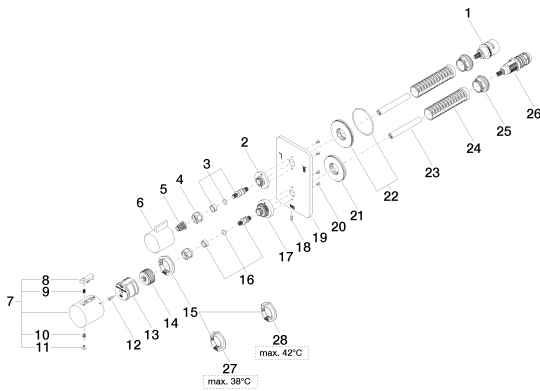

polished chrome

Miscellaneous items are required for this article.

Dimensional drawing

mm [inches]

All details in mm / inch = mm x 0.0394

Shower - Lissé

Concealed thermostat with two function volume control - polished chrome

Article number: 36 426 845-00

Flow rate chart

Shower - Lissé

Concealed thermostat with two function volume control - polished chrome

Article number: 36 426 845-00

Other finish variants

platinum matt

36 426 845-06

Other finishes on request (x-tra Service)

35 425 970 90

Concealed thermostat -

35 426 970 90

Concealed thermostat with
built-in isolators -

Shower - Lissé

Concealed thermostat with two function volume control - polished chrome

Article number: 36 426 845-00

Spare parts list

No.	Item Number	Name	Quantity used
1	90 90 03 163 00 90	diverter	1
2	09 12 12 053-00	base	1
3	04 29 06 111 00-00	spindle	1
4	09 23 30 023 90	nut	2
5	09 12 12 002 90	fixing cap	1
6	09 20 67 006-00	handle	1
7	04 17 33 004 01-00	handle	1
8	09 21 33 010-00	handle	1
9	09 16 02 027 90	spring	1
10	09 30 30 136 90	screw	1
11	09 31 20 049-00	plug	1
12	09 30 30 124 90	screw	1
13	09 12 12 052 90	base	1
14	09 12 12 054 90	base	1
15	09 28 10 143 90	regulator	1
16	04 29 06 024 00-00	spindle	1
17	09 12 12 051-00	base	1
18	09 31 11 134 90	pin	1
19	09 11 02 303-00	plate	1
20	09 30 30 157 90	screw	4
21	09 30 01 188 90	disc	1
22	90 30 01 190 00 90	disc	1
23	09 23 01 124 90	sleeve	2
24	09 18 40 077 90	sleeve	2
25	09 24 04 257 90	nut	2
26	90 15 02 012 00 90	cartridge	1
27	09 28 10 150 90	regulator	1
28	09 28 10 151 90	regulator	1