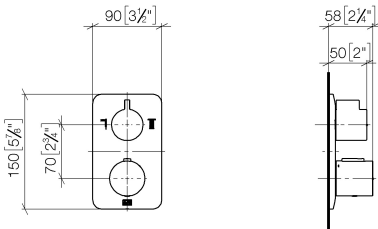

Shower - Lissé

Concealed thermostat with two function volume control - polished chrome

Article number: 36 426 845-00

- rotary diverter with volume control and shut-off function
- cover plate 150 x 90 mm
- temperature control handle with safety limit stop at 38°C
- hot water temperature limiter, can be preset

polished chrome

Miscellaneous items are required for this article.

Dimensional drawing

mm [inches]

All details in mm / inch = mm x 0.0394

Shower - Lissé

Concealed thermostat with two function volume control - polished chrome

Article number: 36 426 845-00

Flow rate chart

Shower - Lissé

Concealed thermostat with two function volume control - polished chrome

Article number: 36 426 845-00

Other finish variants

platinum matt

36 426 845-06