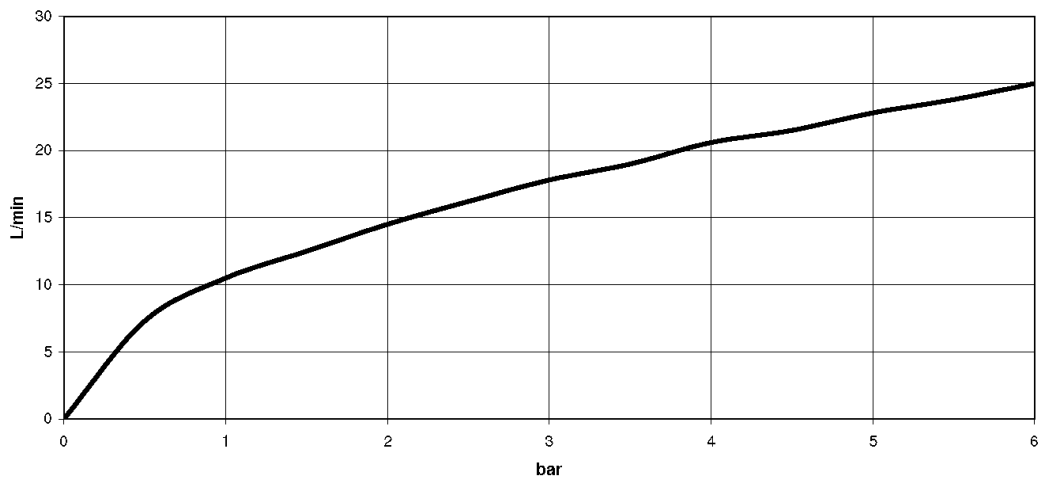

Shower - Lissé

Concealed thermostat with two function volume control - polished chrome

Article number: 36 426 845-00

- rotary diverter with volume control and shut-off function
- cover plate 150 x 90 mm
- temperature control handle with safety limit stop at 38°C
- hot water temperature limiter, can be preset

polished chrome

Miscellaneous items are required for this article.

Dimensional drawing

mm [inches]

All details in mm / inch = mm x 0.0394

Shower - Lissé

Concealed thermostat with two function volume control - polished chrome

Article number: 36 426 845-00

Flow rate chart

Shower - Lissé

Concealed thermostat with two function volume control - polished chrome

Article number: 36 426 845-00

Other finish variants

platinum matt

36 426 845-06