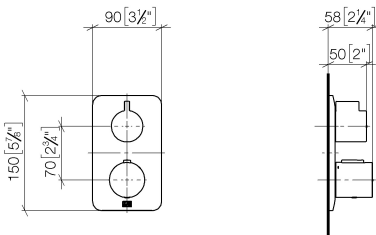

**Shower - Lissé**

Concealed thermostat with one function volume control - polished chrome

Article number: 36 425 845-00

- cover plate 150 x 90 mm
- temperature control handle with safety limit stop at 38°C
- hot water temperature limiter, can be preset

polished chrome

Miscellaneous items are required for this article.

**Dimensional drawing**

mm [inches]

All details in mm / inch = mm x 0.0394

Shower - Lissé

Concealed thermostat with one function volume control - polished chrome

## Shower - Lissé

Concealed thermostat with one function volume control - polished chrome

Article number: 36 425 845-00

**Shower - Lissé**

Concealed thermostat with one function volume control - polished chrome

Article number: 36 425 845-00

**Spare parts list**

No.	Item Number	Name	Quantity used
1	90 90 03 166 00 90	top	1
2	09 12 12 053-00	base	1
3	04 29 06 111 00-00	spindle	1
4	09 23 30 023 90	nut	2
5	09 12 12 002 90	fixing cap	1
6	09 20 67 006-00	handle	1
7	04 17 33 004 01-00	handle	1
8	09 21 33 010-00	handle	1
9	09 16 02 027 90	spring	1
10	09 30 30 136 90	screw	1
11	09 31 20 049-00	plug	1
12	09 30 30 124 90	screw	1
13	09 12 12 052 90	base	1
14	09 12 12 054 90	base	1
15	09 28 10 143 90	regulator	1
16	04 29 06 024 00-00	spindle	1
17	09 12 12 051-00	base	1
18	09 31 11 134 90	pin	1
19	09 11 02 302-00	plate	1
20	09 30 30 157 90	screw	4
21	09 30 01 188 90	disc	1
22	90 30 01 190 00 90	disc	1
23	09 23 01 124 90	sleeve	2
24	09 18 40 077 90	sleeve	2
25	09 24 04 257 90	nut	2
26	90 15 02 012 00 90	cartridge	1
27	09 28 10 150 90	regulator	1
28	09 28 10 151 90	regulator	1