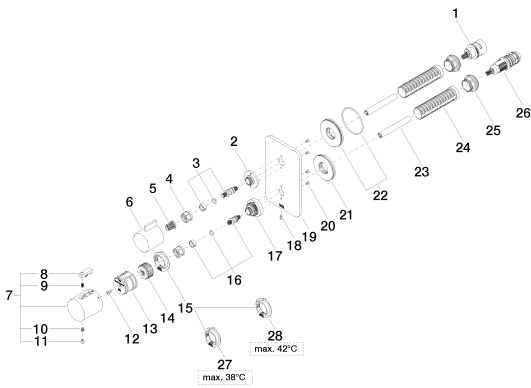

**Shower - Lissé**

Concealed thermostat with one function volume control - polished chrome

Article number: 36 425 845-00

- cover plate 150 x 90 mm
- temperature control handle with safety limit stop at 38°C
- hot water temperature limiter, can be preset

## Shower - Lissé

Concealed thermostat with one function volume control - polished chrome

Article number: 36 425 845-00

**Shower - Lissé**

Concealed thermostat with one function volume control - polished chrome

Article number: 36 425 845-00

**Spare parts list**

No.	Item Number	Name	Quantity used
1	90 90 03 166 00 90	top	1
2	09 12 12 053-00	base	1
3	04 29 06 111 00-00	spindle	1
4	09 23 30 023 90	nut	2
5	09 12 12 002 90	fixing cap	1
6	09 20 67 006-00	handle	1
7	04 17 33 004 01-00	handle	1
8	09 21 33 010-00	handle	1
9	09 16 02 027 90	spring	1
10	09 30 30 136 90	screw	1
11	09 31 20 049-00	plug	1
12	09 30 30 124 90	screw	1
13	09 12 12 052 90	base	1
14	09 12 12 054 90	base	1
15	09 28 10 143 90	regulator	1
16	04 29 06 024 00-00	spindle	1
17	09 12 12 051-00	base	1
18	09 31 11 134 90	pin	1
19	09 11 02 302-00	plate	1
20	09 30 30 157 90	screw	4
21	09 30 01 188 90	disc	1
22	90 30 01 190 00 90	disc	1
23	09 23 01 124 90	sleeve	2
24	09 18 40 077 90	sleeve	2
25	09 24 04 257 90	nut	2
26	90 15 02 012 00 90	cartridge	1
27	09 28 10 150 90	regulator	1
28	09 28 10 151 90	regulator	1