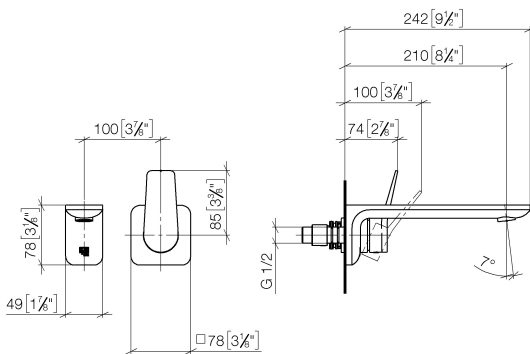

Washbasin - Lissé

Wall-mounted single-lever basin mixer without pop-up waste - polished chrome

Article number: 36 861 845-00

- 210 mm projection
- fixed spout
- circular, air-enriched flow
- hole diameter spout 37 mm
- hole diameter single-lever mixer 57 mm
- rosette 78 x 78 mm
- max. flow 5.7 l/min
- lead-free
- Fittings group as per DIN 4109: 1

polished chrome

Miscellaneous items are required for this article.

Dimensional drawing

mm [inches]

## Washbasin - Lissé

Wall-mounted single-lever basin mixer without pop-up waste - polished chrome

Article number: 36 861 845-00

All details in mm / inch = mm x 0.0394

### Flow rate chart

Washbasin - Lissé

Wall-mounted single-lever basin mixer without pop-up waste - polished chrome

Article number: 36 861 845-00