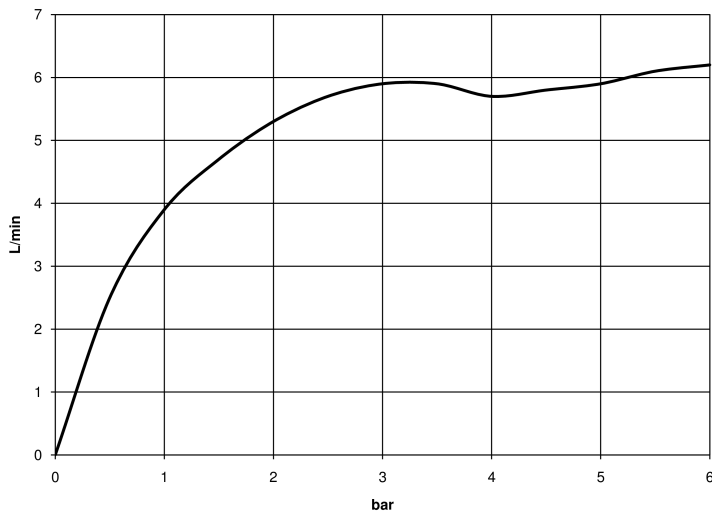

Washbasin - Lissé

Wall-mounted single-lever basin mixer without pop-up waste - polished chrome

Article number: 36 861 845-00

All details in mm / inch = mm x 0.0394

Flow rate chart