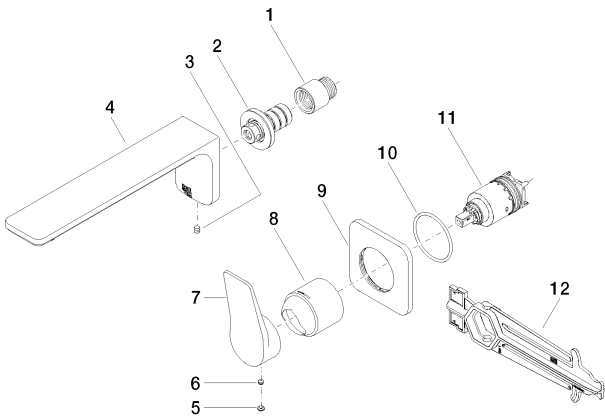

Washbasin - Lissé

Wall-mounted single-lever basin mixer without pop-up waste - polished chrome

Article number: 36 861 845-00

- 210 mm projection
- fixed spout
- circular, air-enriched flow
- hole diameter spout 37 mm
- hole diameter single-lever mixer 57 mm
- rosette 78 x 78 mm
- max. flow 5.7 l/min
- lead-free
- Fittings group as per DIN 4109: 1

## Washbasin - Lissé

Wall-mounted single-lever basin mixer without pop-up waste - polished chrome

Article number: 36 861 845-00

All details in mm / inch = mm x 0.0394

### Flow rate chart

Washbasin - Lissé

Wall-mounted single-lever basin mixer without pop-up waste - polished chrome

Article number: 36 861 845-00

Washbasin - Lissé

Wall-mounted single-lever basin mixer without pop-up waste - polished chrome

Article number: 36 861 845-00

Spare parts list

No.	Item Number	Name	Quantity used
1	09 24 03 072 10 90	nipple	1
2	90 24 03 108 00 90	nipple set	1
3	04 31 11 004 00 90	pin	1
4	90 11 84 023 00-00	spout	1
5	90 31 20 087 00-00	plug	1
6	09 31 11 063 90	pin	1
7	09 20 84 021-00	handle	1
8	09 11 02 288-00	cover	1
9	09 27 84 020-00	rosette	1
10	09 14 10 049 90	seal	1
11	90 15 05 064 01 90	cartridge	1
12	09 30 09 064 90	key	1